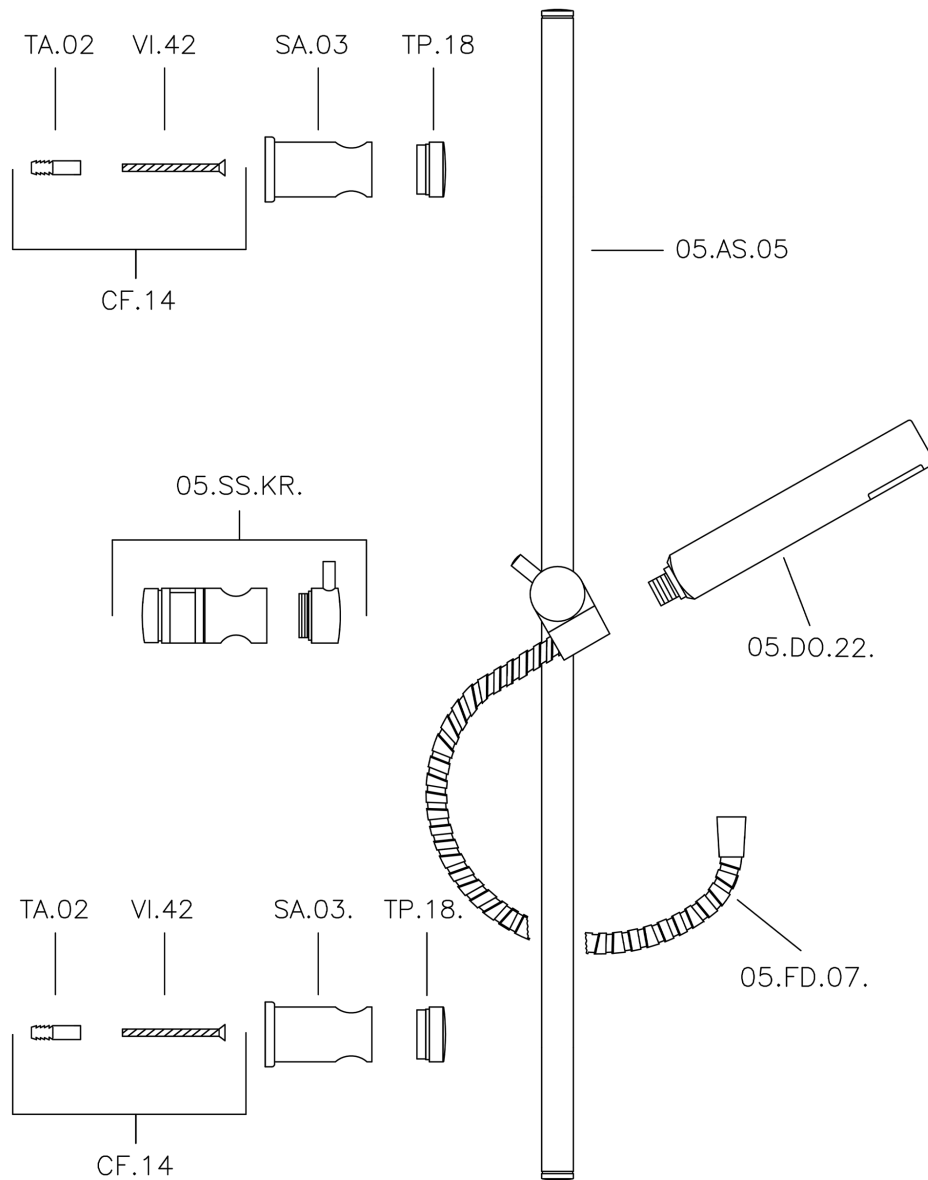

Suite showeret SHOWER_62.13H.

MODEL **62.13H.**

Showerset, 59 cm Sliding rail bar with sliding bracket, ABS 26 mm minimalistic one spray handshower, 150 cm Brass flexible hose

AVAILABLE FINISHINGS

-  **CR** CR Chrome
-  **2W** 2W Brushed Gold
-  **NB** NB Brushed Nickel
-  **NO** NO Matt Black

CHARACTERISTICS

Suite showerset SHOWER_62.13H.

62.13H.

<https://en.huberitalia.com/suite-showerset-shower-62-13h>

2026-06-26