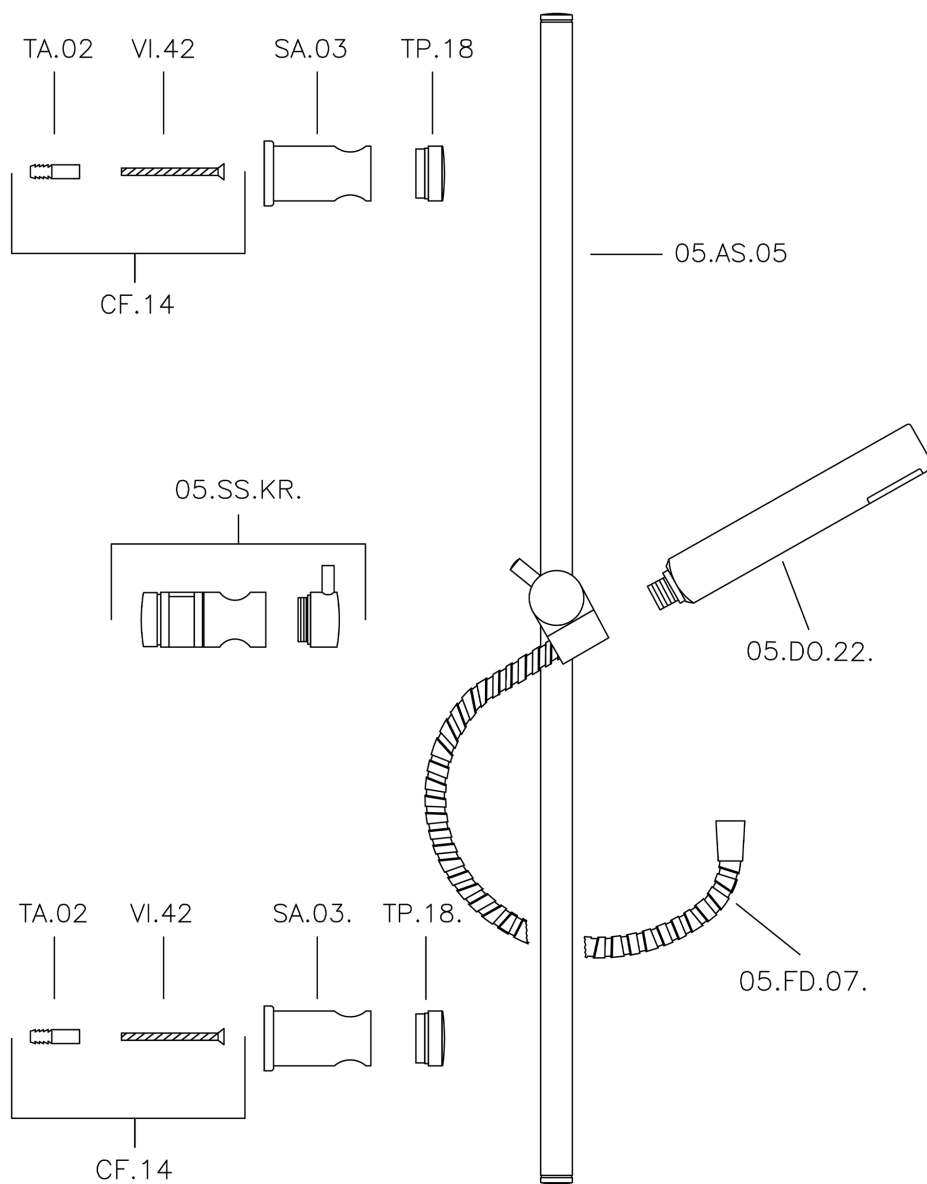

Suite showeret SHOWER_62.13H.

MODEL **62.13H.**

Showerset, 59 cm Sliding rail bar with sliding bracket, ABS 26 mm minimalistic one spray handshower, 150 cm Brass flexible hose

AVAILABLE FINISHINGS

-  **CR** CR Chrome
-  **2W** 2W Brushed Gold
-  **NB** NB Brushed Nickel
-  **NO** NO Matt Black

CHARACTERISTICS

Suite showerset SHOWER_62.13H.

62.13H.

<https://en.huberitalia.com/suite-showerset-shower-62-13h>

2026-04-06