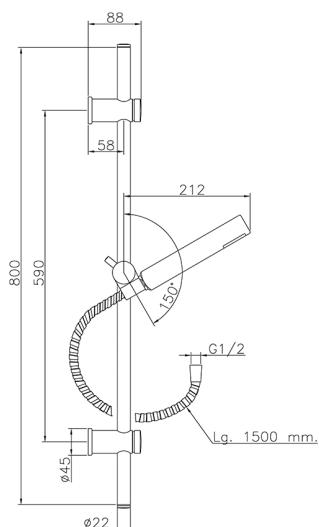

Suite showeret SHOWER_62.13H.

MODEL **62.13H.**

Showerset, 59 cm Sliding rail bar with sliding bracket, ABS 26 mm minimalistic one spray handshower, 150 cm Brass flexible hose

AVAILABLE FINISHINGS

-  **CR** CR Chrome
-  **2W** 2W Brushed Gold
-  **NB** NB Brushed Nickel
-  **NO** NO Matt Black

CHARACTERISTICS

Suite showerset SHOWER_62.13H.

62.13H.

<https://en.huberitalia.com/suite-showerset-shower-62-13h>

2026-06-26