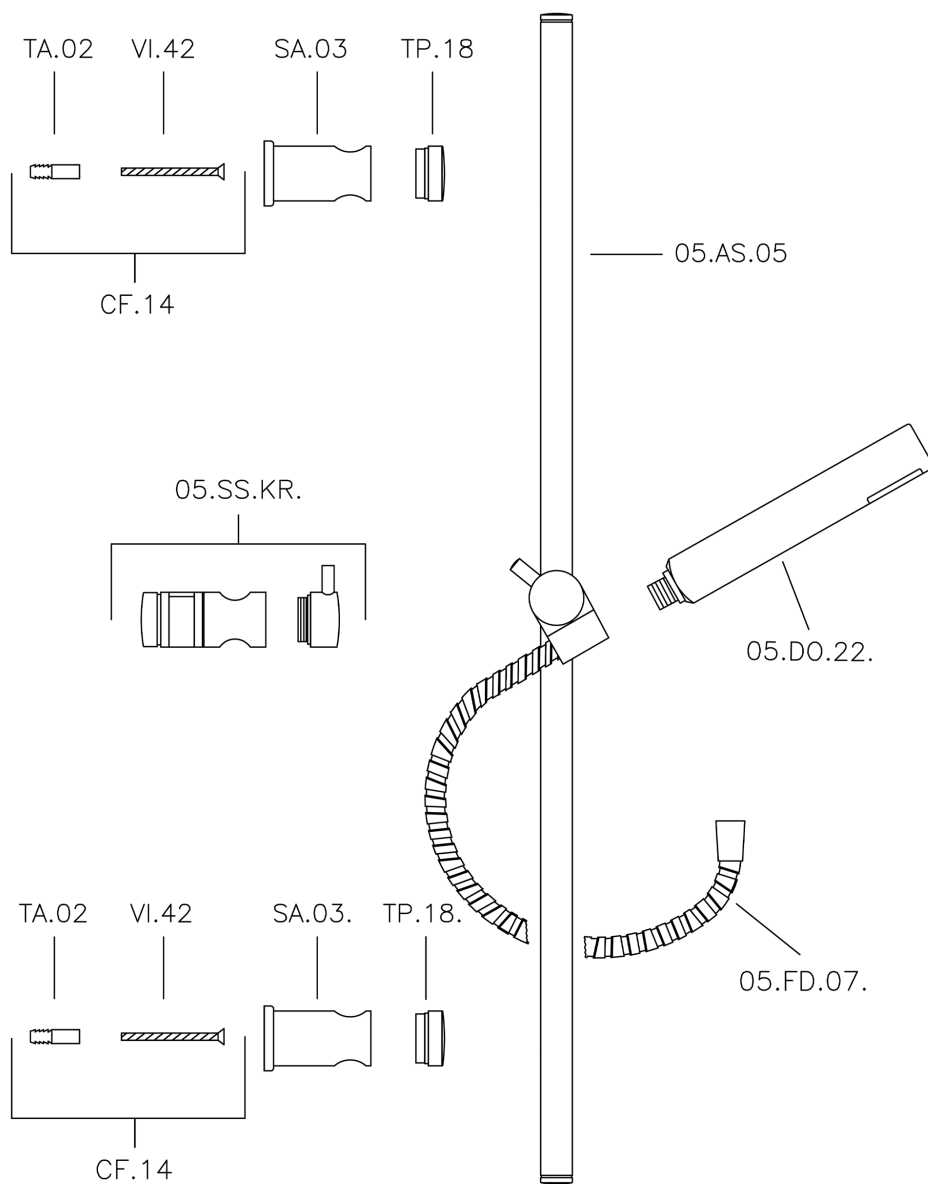

## Suite showeret SHOWER\_62.13H.

MODEL **62.13H.**

Showerset, 59 cm Sliding rail bar with sliding bracket, ABS 26 mm minimalistic one spray handshower, 150 cm Brass flexible hose

## Suite showerset SHOWER\_62.13H.

62.13H.

<https://en.huberitalia.com/suite-showerset-shower-62-13h>

2026-05-17