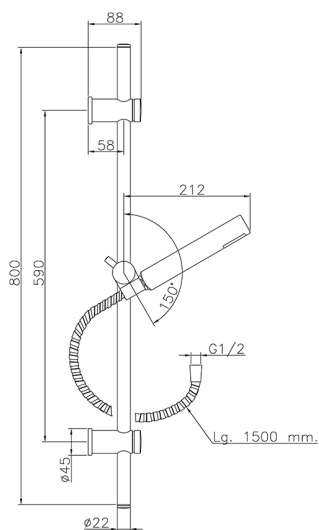

## Suite showeret SHOWER\_62.13H.

MODEL **62.13H.**

Showerset, 59 cm Sliding rail bar with sliding bracket, ABS 26 mm minimalistic one spray handshower, 150 cm Brass flexible hose

## Suite showerset SHOWER\_62.13H.

62.13H.

<https://en.huberitalia.com/suite-showerset-shower-62-13h>

2026-05-17