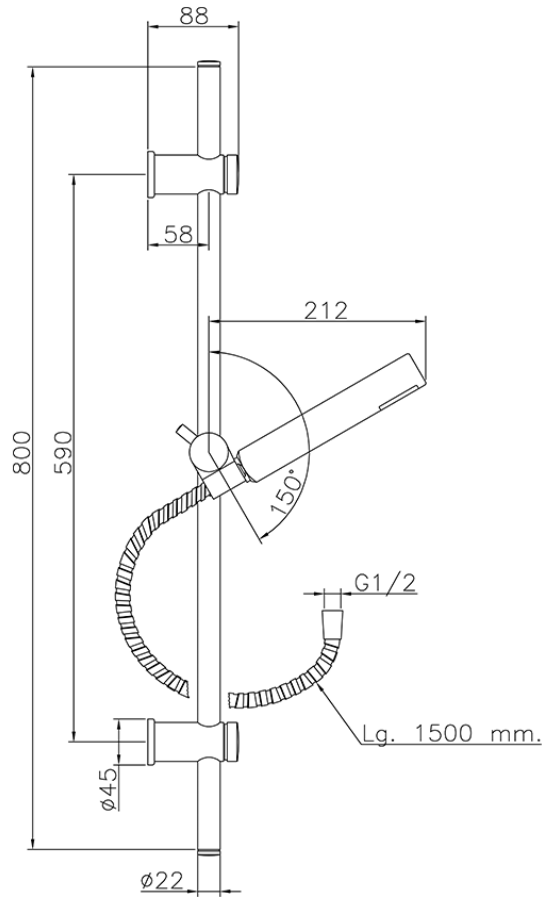

Suite showerset SHOWER_62.13H.

62.13H.

<https://en.huberitalia.com/suite-showerset-shower-62-13h>

2026-06-06