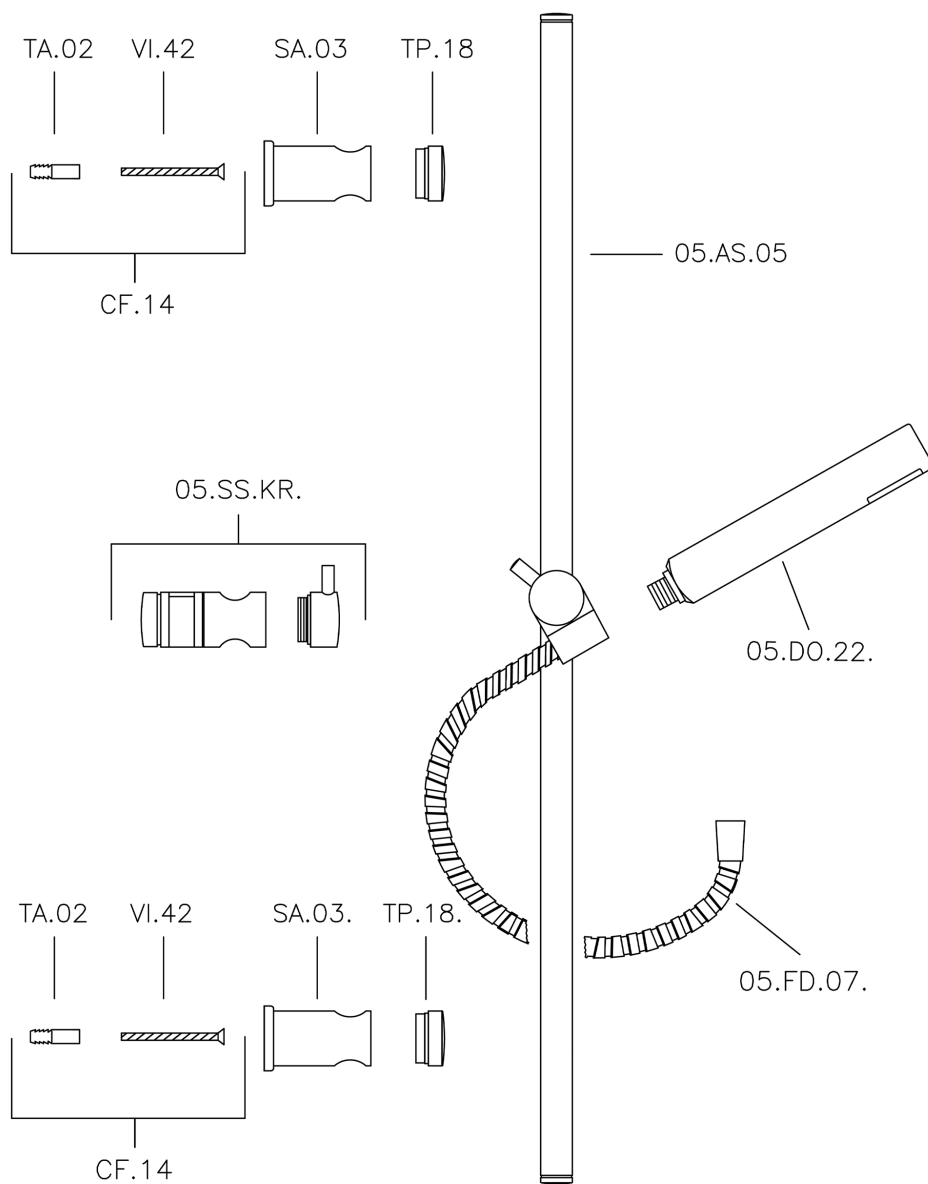

## Suite showerset SHOWER\_62.13H.

62.13H.

<https://en.huberitalia.com/suite-showerset-shower-62-13h>

2026-04-06