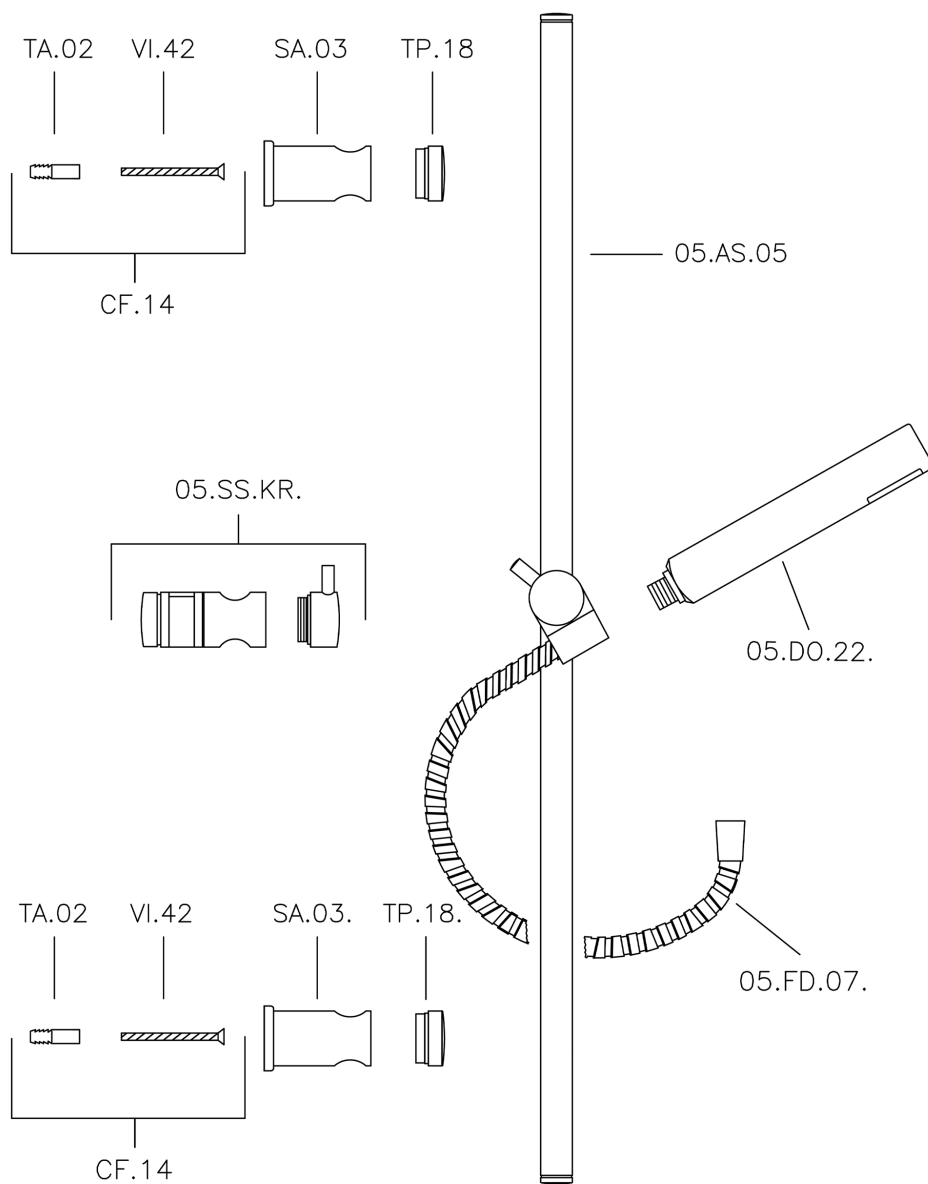

Suite showerset SHOWER_62.13H.

62.13H.

<https://en.huberitalia.com/suite-showerset-shower-62-13h>

2026-06-10