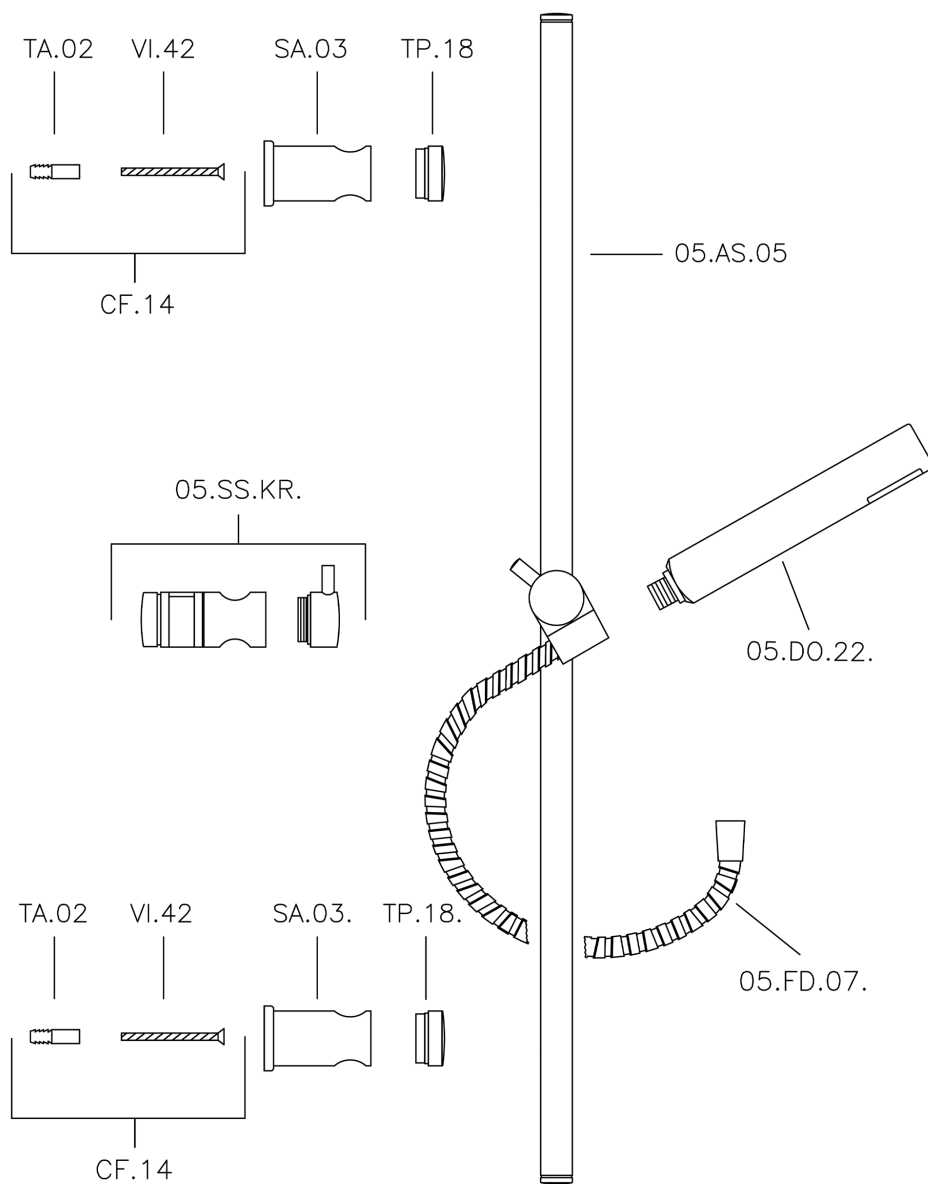

Suite showeret SHOWER_62.13H.

MODEL **62.13H.**

Showerset, 59 cm Sliding rail bar with sliding bracket, ABS 26 mm minimalistic one spray handshower, 150 cm Brass flexible hose

AVAILABLE FINISHINGS

-  **CR** CR Chrome
-  **2W** 2W Brushed Gold
-  **NB** NB Brushed Nickel
-  **NO** NO Matt Black

CHARACTERISTICS

Suite showerset SHOWER_62.13H.

62.13H.

<https://en.huberitalia.com/suite-showerset-shower-62-13h>

2026-04-06