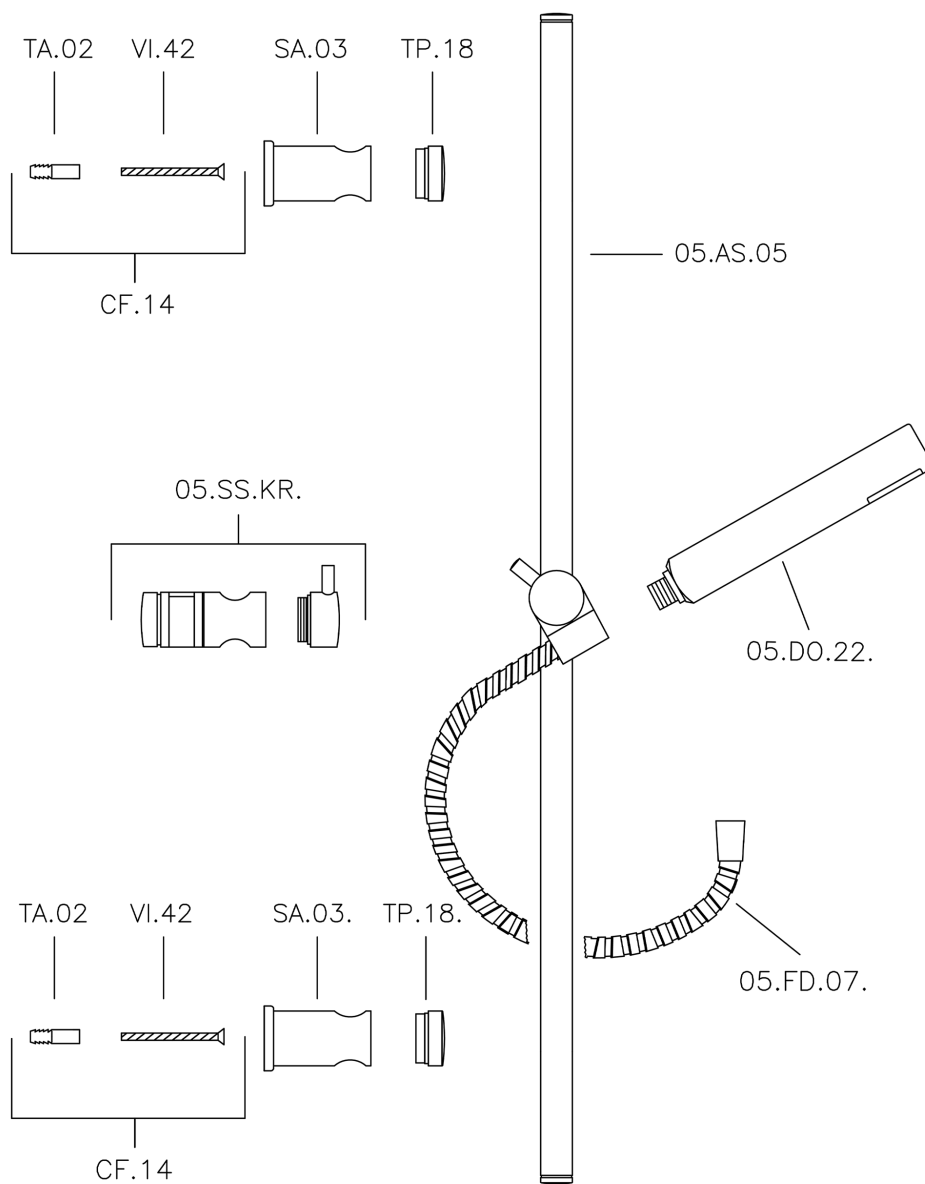

Suite showeret SHOWER_62.13H.

MODEL **62.13H.**

Showerset, 59 cm Sliding rail bar with sliding bracket, ABS 26 mm minimalistic one spray handshower, 150 cm Brass flexible hose

AVAILABLE FINISHINGS

-  **CR** CR Chrome
-  **2W** 2W Brushed Gold
-  **NB** NB Brushed Nickel
-  **NO** NO Matt Black

CHARACTERISTICS

Suite showerset SHOWER_62.13H.

62.13H.

<https://en.huberitalia.com/suite-showerset-shower-62-13h>

2026-06-26