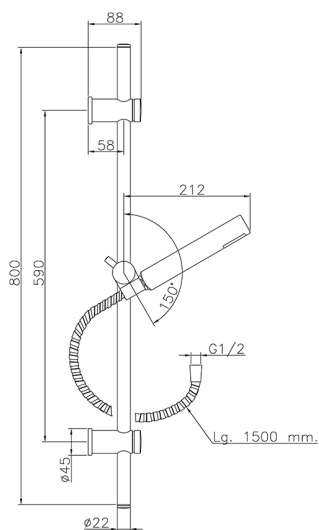

Suite showeret SHOWER_62.13H.

MODEL **62.13H.**

Showerset, 59 cm Sliding rail bar with sliding bracket, ABS 26 mm minimalistic one spray handshower, 150 cm Brass flexible hose

AVAILABLE FINISHINGS

-  **CR** CR Chrome
-  **2W** 2W Brushed Gold
-  **NB** NB Brushed Nickel
-  **NO** NO Matt Black

CHARACTERISTICS

Suite showerset SHOWER_62.13H.

62.13H.

<https://en.huberitalia.com/suite-showerset-shower-62-13h>

2026-06-26