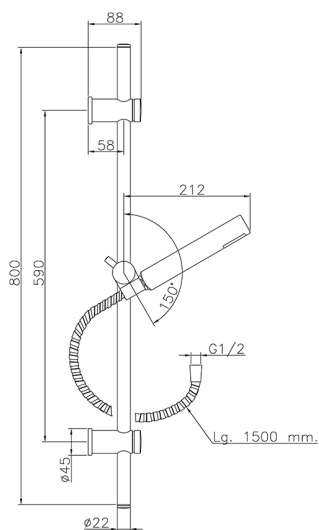

Suite showeret SHOWER_62.13H.

MODEL **62.13H.**

Showerset, 59 cm Sliding rail bar with sliding bracket, ABS 26 mm minimalistic one spray handshower, 150 cm Brass flexible hose

AVAILABLE FINISHINGS

-  **CR** CR Chrome
-  **2W** 2W Brushed Gold
-  **NB** NB Brushed Nickel
-  **NO** NO Matt Black

CHARACTERISTICS

Suite showerset SHOWER_62.13H.

62.13H.

<https://en.huberitalia.com/suite-showerset-shower-62-13h>

2026-04-06