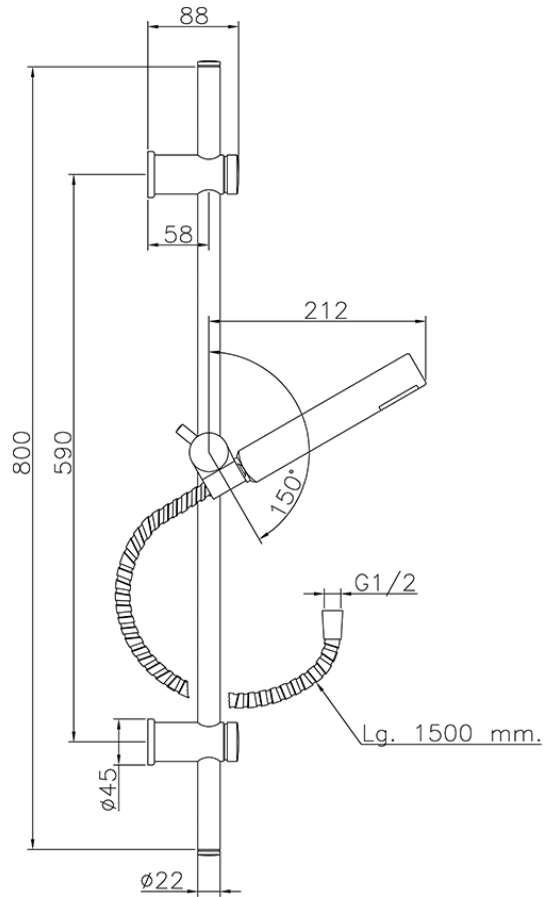

Suite showerset SHOWER_62.13H.

62.13H.

<https://en.huberitalia.com/suite-showerset-shower-62-13h>

2026-04-08