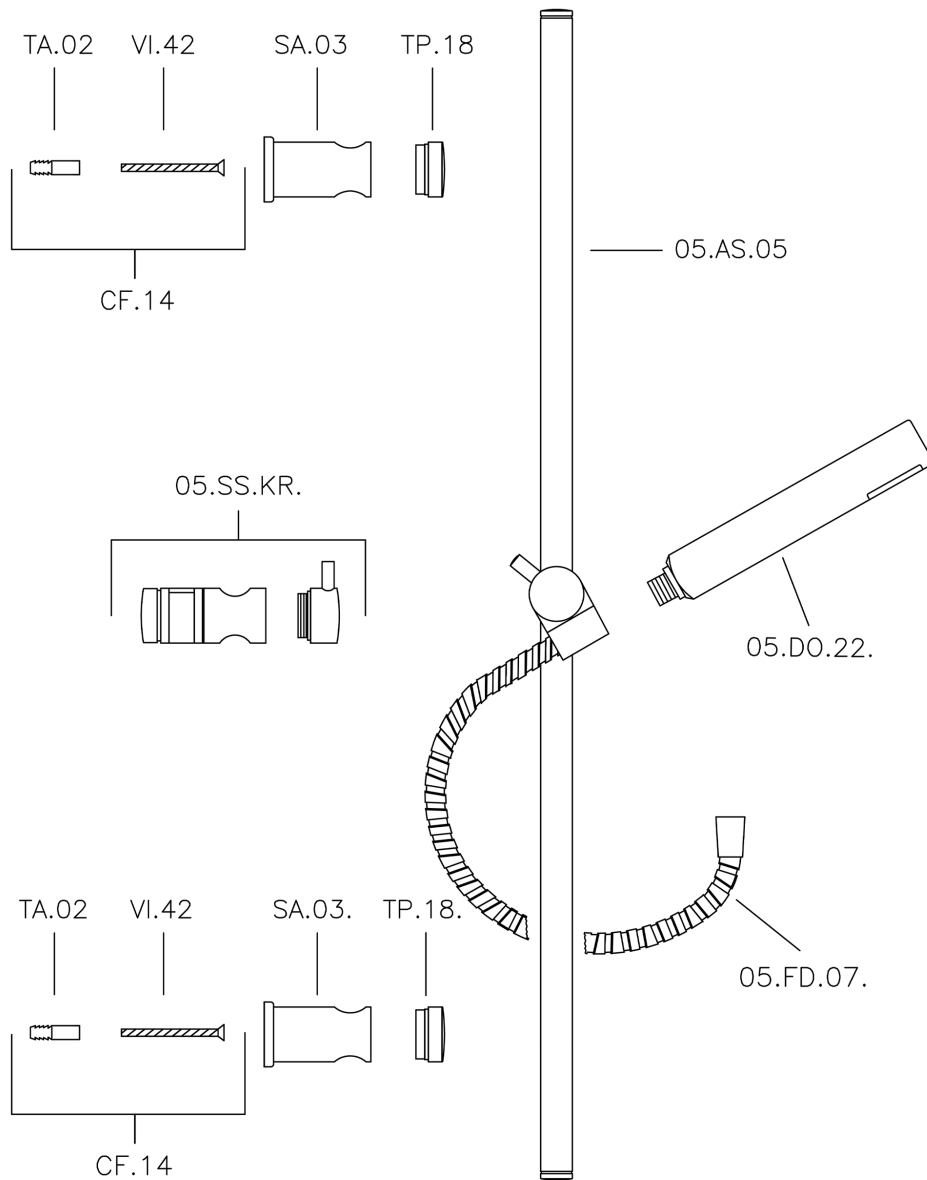

Suite showerset SHOWER_62.13H.

62.13H.

<https://en.huberitalia.com/suite-showerset-shower-62-13h>

2026-04-09