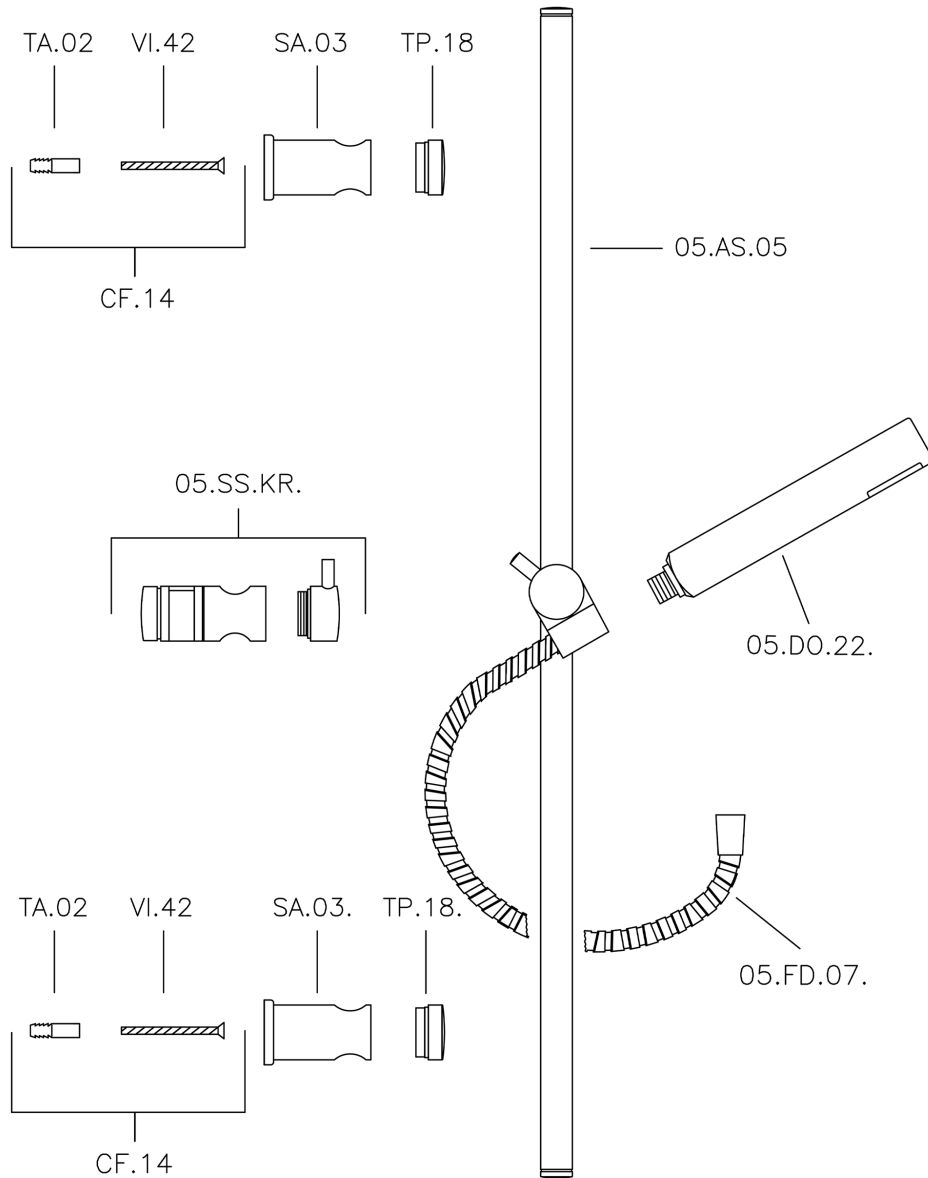

Suite showerset SHOWER_62.13H.

62.13H.

<https://en.huberitalia.com/suite-showerset-shower-62-13h>

2026-06-26