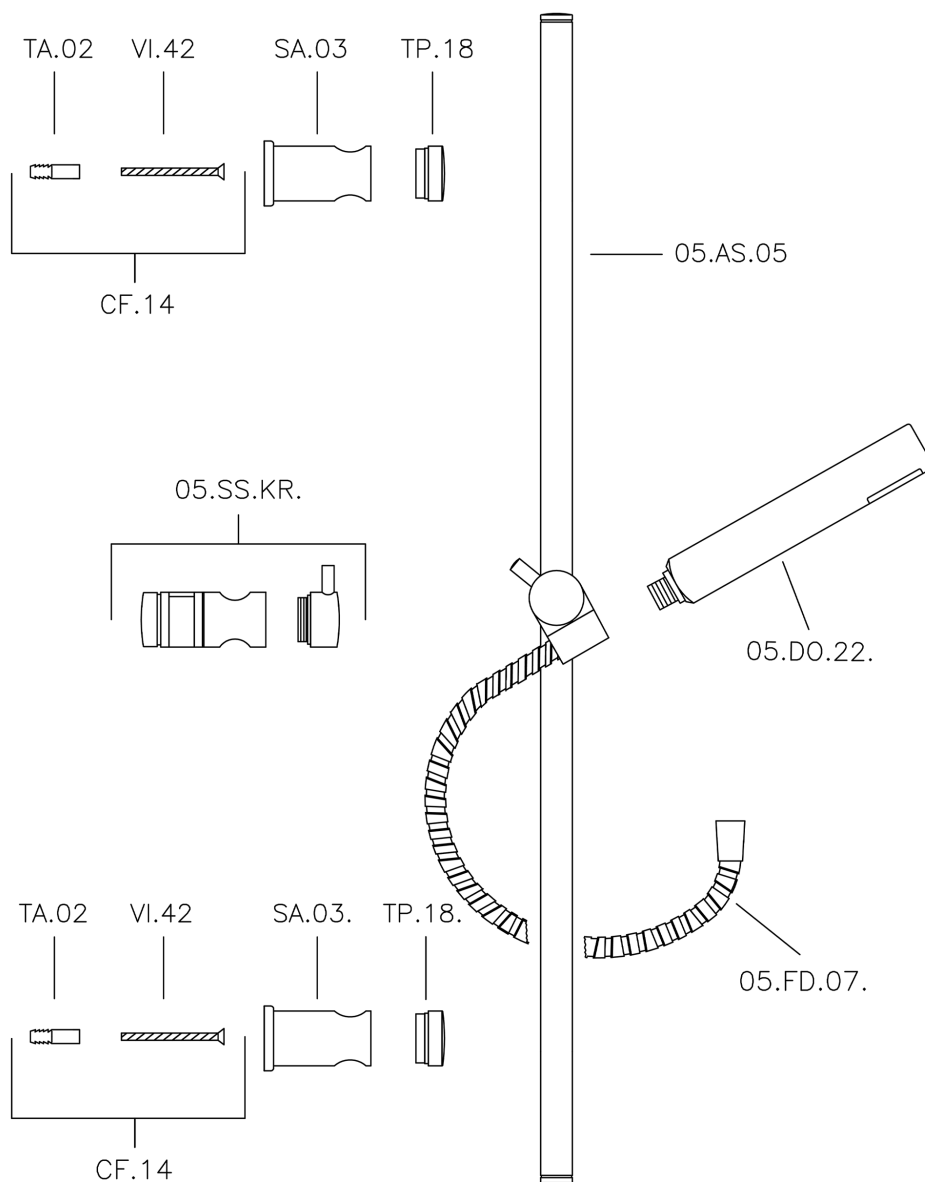

Suite showeret SHOWER_62.13H.

MODEL **62.13H.**

Showerset, 59 cm Sliding rail bar with sliding bracket, ABS 26 mm minimalistic one spray handshower, 150 cm Brass flexible hose

AVAILABLE FINISHINGS

-  **CR** CR Chrome
-  **2W** 2W Brushed Gold
-  **NB** NB Brushed Nickel
-  **NO** NO Matt Black

CHARACTERISTICS

Suite showerset SHOWER_62.13H.

62.13H.

<https://en.huberitalia.com/suite-showerset-shower-62-13h>

2026-06-06