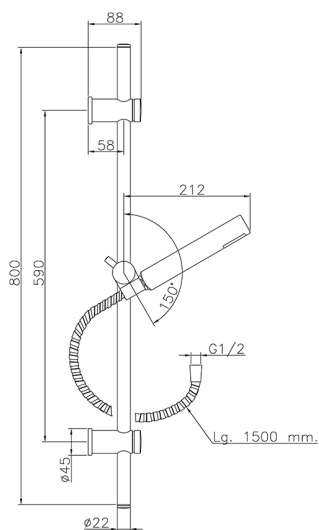

Suite showeret SHOWER_62.13H.

MODEL **62.13H.**

Showerset, 59 cm Sliding rail bar with sliding bracket, ABS 26 mm minimalistic one spray handshower, 150 cm Brass flexible hose

AVAILABLE FINISHINGS

-  **CR** CR Chrome
-  **2W** 2W Brushed Gold
-  **NB** NB Brushed Nickel
-  **NO** NO Matt Black

CHARACTERISTICS

Suite showerset SHOWER_62.13H.

62.13H.

<https://en.huberitalia.com/suite-showerset-shower-62-13h>

2026-06-06