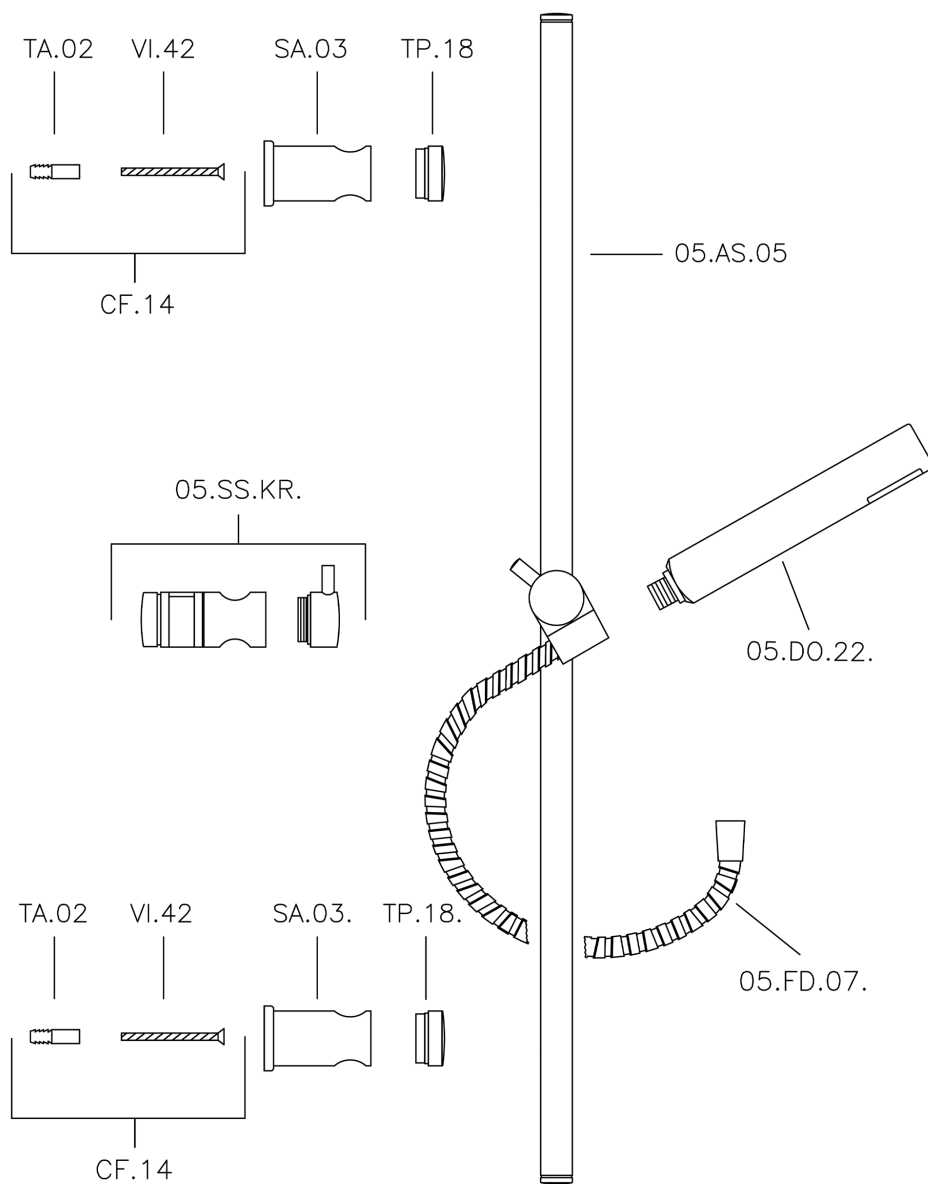

Suite showeret SHOWER_62.13H.

MODEL **62.13H.**

Showerset, 59 cm Sliding rail bar with sliding bracket, ABS 26 mm minimalistic one spray handshower, 150 cm Brass flexible hose

AVAILABLE FINISHINGS

-  **CR** CR Chrome
-  **2W** 2W Brushed Gold
-  **NB** NB Brushed Nickel
-  **NO** NO Matt Black

CHARACTERISTICS

Suite showerset SHOWER_62.13H.

62.13H.

<https://en.huberitalia.com/suite-showerset-shower-62-13h>

2026-04-10