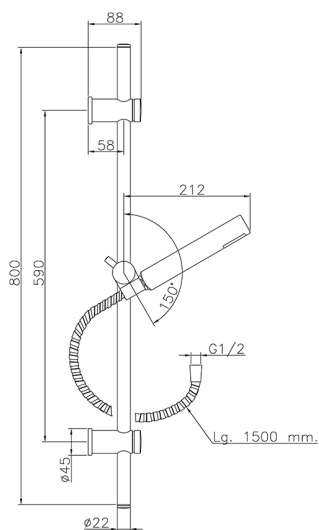

Suite showeret SHOWER_62.13H.

MODEL **62.13H.**

Showerset, 59 cm Sliding rail bar with sliding bracket, ABS 26 mm minimalistic one spray handshower, 150 cm Brass flexible hose

AVAILABLE FINISHINGS

-  **CR** CR Chrome
-  **2W** 2W Brushed Gold
-  **NB** NB Brushed Nickel
-  **NO** NO Matt Black

CHARACTERISTICS

Suite showerset SHOWER_62.13H.

62.13H.

<https://en.huberitalia.com/suite-showerset-shower-62-13h>

2026-04-10