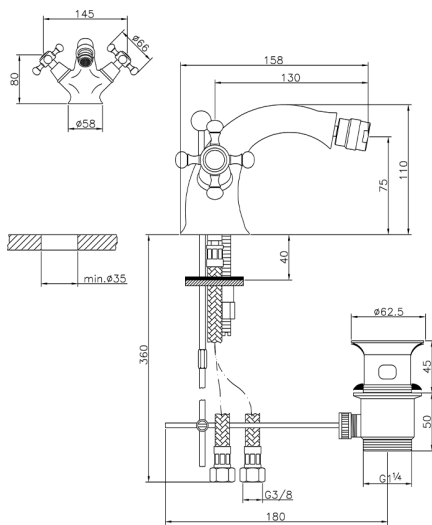

Bidet mixer VICTORIAN_VT000550

MODEL **VT000550**

Bidet mixer, with 1"1/4 automatic pop up waste, G.3/8" Stainless Steel Flexible

AVAILABLE FINISHINGS

-  **21** 21 Chrome
-  **27** 27 Old Bronze
-  **2A** 2A Satin Brushed Nickel
-  **2G** 2G Antique Gold
-  **2W** 2W Brushed Gold

CHARACTERISTICS

Cartridge Spare Parts **ZZ95273000**

2026-06-06