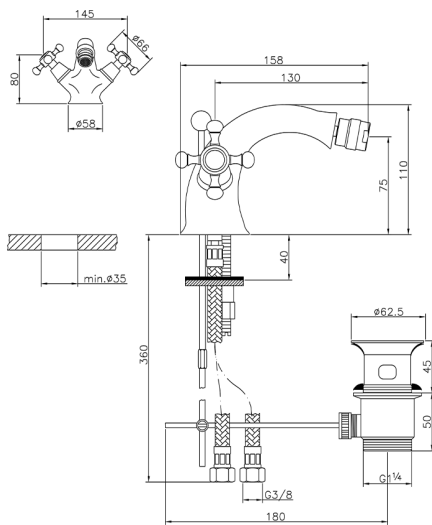

Bidet mixer VICTORIAN_VT000550

MODEL **VT000550**

Bidet mixer, with 1"1/4 automatic pop up waste, G.3/8" Stainless Steel Flexible

AVAILABLE FINISHINGS

-  **21** 21 Chrome
-  **27** 27 Old Bronze
-  **2A** 2A Satin Brushed Nickel
-  **2G** 2G Antique Gold
-  **2W** 2W Brushed Gold

CHARACTERISTICS

Cartridge Spare Parts **ZZ95273000**

2026-06-26