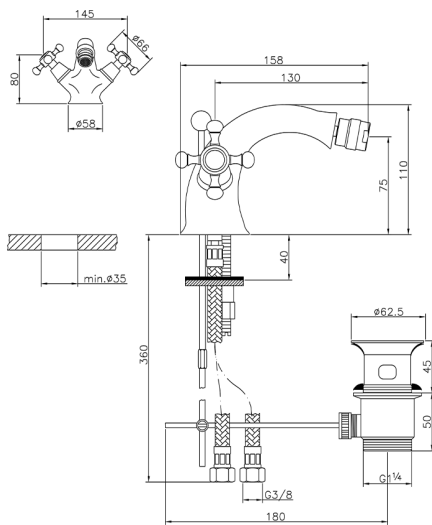

Bidet mixer VICTORIAN_VT000550

MODEL **VT000550**

Bidet mixer, with 1"1/4 automatic pop up waste, G.3/8" Stainless Steel Flexible

AVAILABLE FINISHINGS

-  **21** 21 Chrome
-  **27** 27 Old Bronze
-  **2A** 2A Satin Brushed Nickel
-  **2G** 2G Antique Gold
-  **2W** 2W Brushed Gold

CHARACTERISTICS

Cartridge Spare Parts **ZZ95273000**

2026-05-02