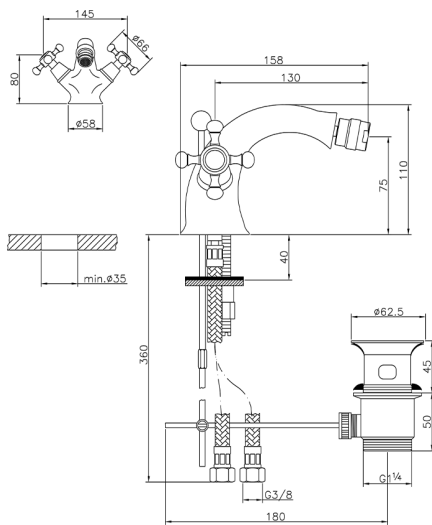

Bidet mixer VICTORIAN_VT000550

MODEL **VT000550**

Bidet mixer, with 1"1/4 automatic pop up waste, G.3/8" Stainless Steel Flexible

AVAILABLE FINISHINGS

-  **21** 21 Chrome
-  **27** 27 Old Bronze
-  **2A** 2A Satin Brushed Nickel
-  **2G** 2G Antique Gold
-  **2W** 2W Brushed Gold

CHARACTERISTICS

Cartridge Spare Parts **ZZ95273000**

2026-06-05