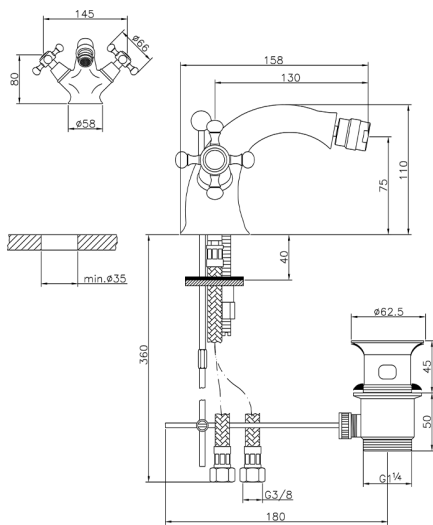

Bidet mixer VICTORIAN_VT000550

MODEL **VT000550**

Bidet mixer, with 1"1/4 automatic pop up waste, G.3/8" Stainless Steel Flexible

AVAILABLE FINISHINGS

-  **21** 21 Chrome
-  **27** 27 Old Bronze
-  **2A** 2A Satin Brushed Nickel
-  **2G** 2G Antique Gold
-  **2W** 2W Brushed Gold

CHARACTERISTICS

Cartridge Spare Parts **ZZ95273000**

2026-04-30