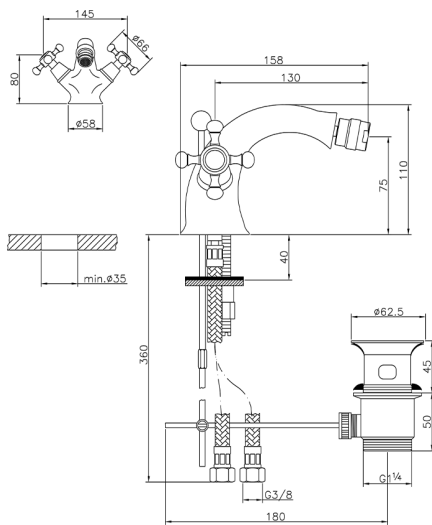

## Bidet mixer VICTORIAN\_VT000550

MODEL **VT000550**

Bidet mixer, with 1"1/4 automatic pop up waste, G.3/8" Stainless Steel Flexible

### CHARACTERISTICS

Cartridge Spare Parts **ZZ95273000**

2026-06-13