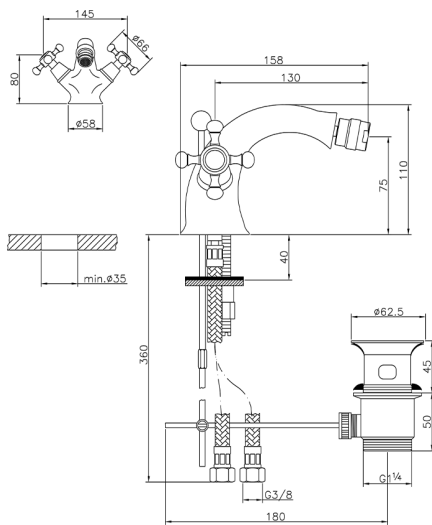

Bidet mixer VICTORIAN_VT000550

MODEL **VT000550**

Bidet mixer, with 1"1/4 automatic pop up waste, G.3/8" Stainless Steel Flexible

AVAILABLE FINISHINGS

-  **21** 21 Chrome
-  **27** 27 Old Bronze
-  **2A** 2A Satin Brushed Nickel
-  **2G** 2G Antique Gold
-  **2W** 2W Brushed Gold

CHARACTERISTICS

Cartridge Spare Parts **ZZ95273000**

2026-04-11