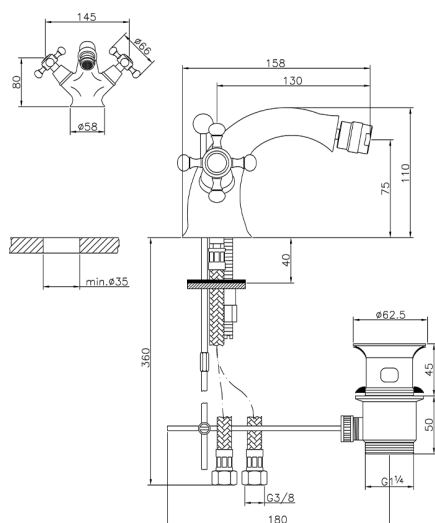

Bidet mixer VICTORIAN_VT000550

MODEL **VT000550**

Bidet mixer, with 1"1/4 automatic pop up waste, G.3/8" Stainless Steel Flexible

AVAILABLE FINISHINGS

-  **21** 21 Chrome
-  **27** 27 Old Bronze
-  **2A** 2A Satin Brushed Nickel
-  **2G** 2G Antique Gold
-  **2W** 2W Brushed Gold

CHARACTERISTICS

Cartridge Spare Parts **ZZ95273000**

2026-06-13