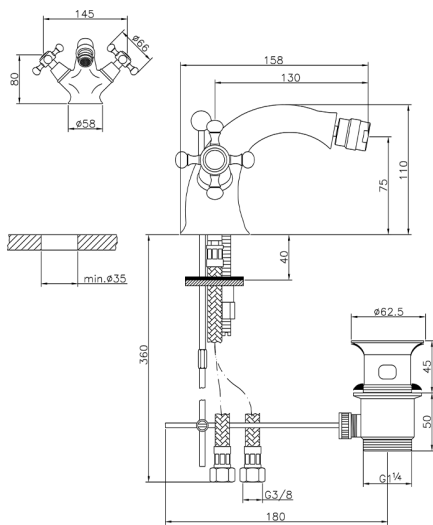

## Bidet mixer VICTORIAN\_VT000550

MODEL **VT000550**

Bidet mixer, with 1"1/4 automatic pop up waste, G.3/8" Stainless Steel Flexible