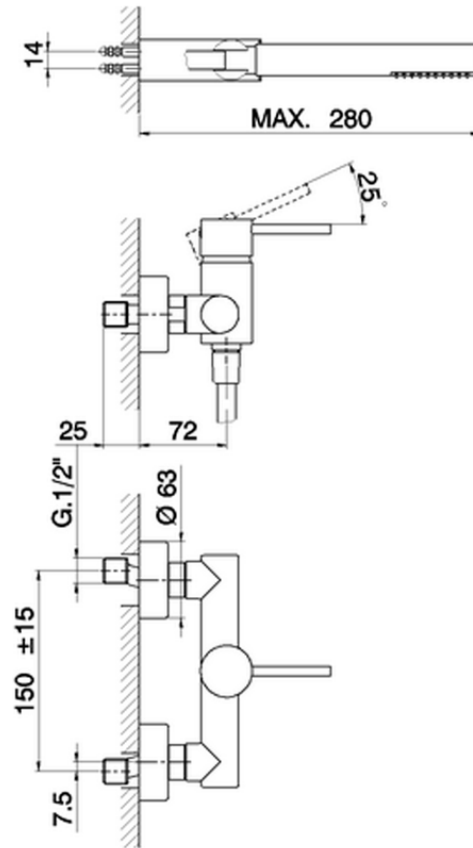

Single lever shower mixer, with shower set TRATTO EVO_TV000450

TV000450

<https://en.huberitalia.com/single-lever-shower-mixer-with-shower-set-tratto-evo-tv000450>

2024-12-22