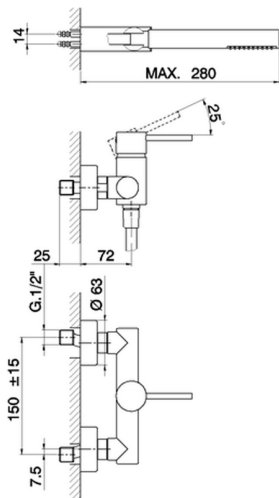

Single lever shower mixer, with shower set TRATTO EVO_TV000450

MODEL **TV000450**

Single lever shower mixer, with shower set, wall mounted adjustable handshower bracket, 26 mm ABS minimalistic one spray handshower, 150 cm Brass flexible hose

AVAILABLE FINISHINGS

CHARACTERISTICS

Cartridge Spare Parts **ZZ95409000**

35 mm Cartridge

2024-12-22