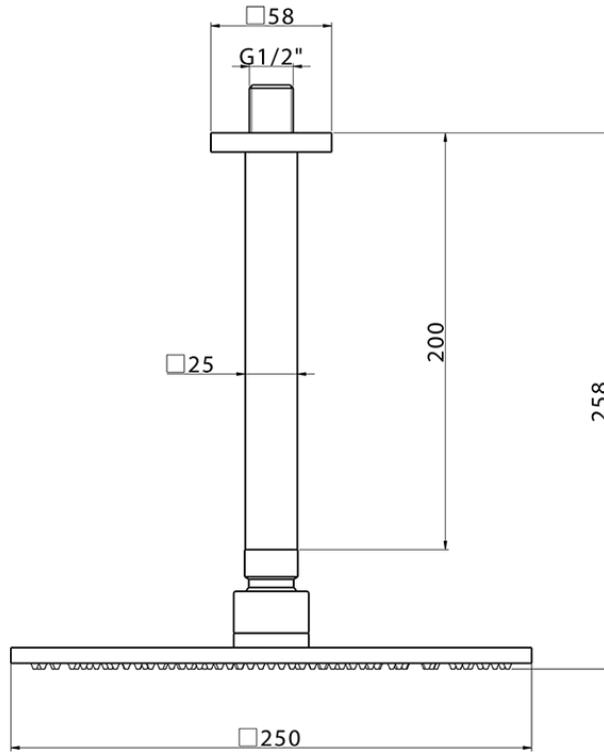

Ceiling shower arm with showerhead SHOWER_SS013730

SS013730

<https://en.huberitalia.com/ceiling-shower-arm-with-showerhead-shower-ss013730>

2026-04-28