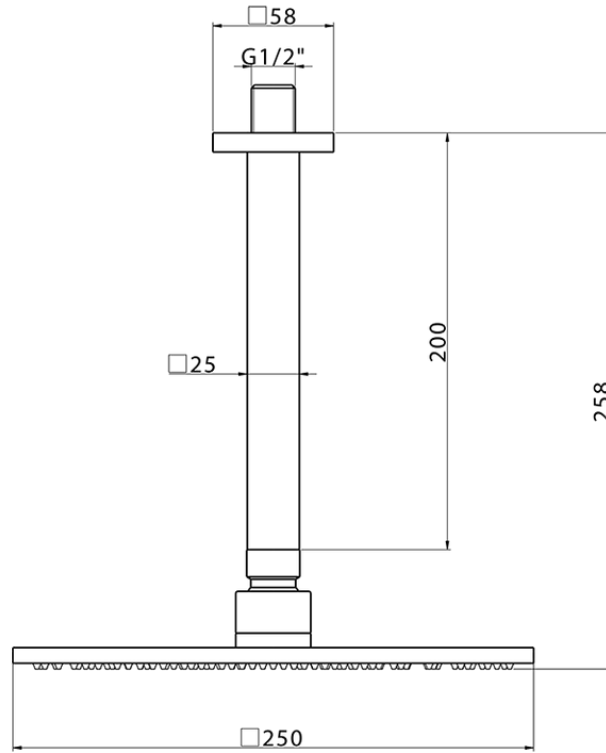

Ceiling shower arm with showerhead SHOWER_SS013730

SS013730

<https://en.huberitalia.com/ceiling-shower-arm-with-showerhead-shower-ss013730>

2026-04-07