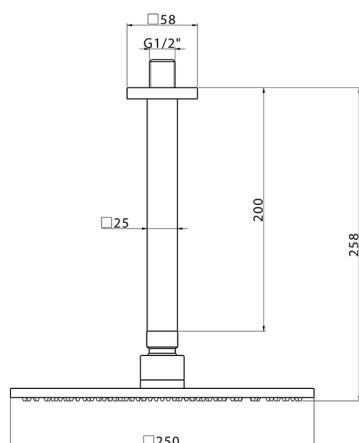

## Ceiling shower arm with showerhead SHOWER\_SS013730

MODEL **SS013730**

Ceiling shower arm with showerhead, 250x250 mm 8 mm thick BRASS square showerhead, 200 mm shower arm

AVAILABLE FINISHINGS

CHARACTERISTICS