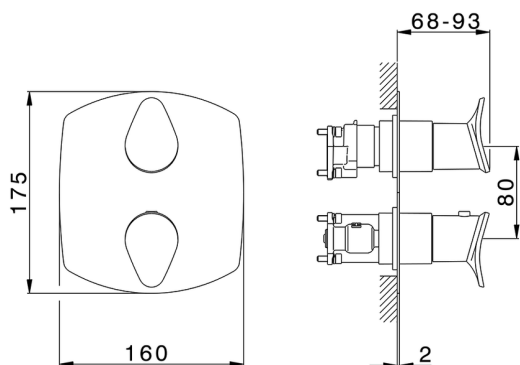

Exposed part for Thermostatic One Box Valve HARLOCK_HC0BT030

MODEL **HC0BT030**

Exposed part for Thermostatic One Box Valve, with 1-2-3 outlet devia stop, Minimum depth of installation: 67 mm, without concealed part, for items ZB00B030-ZB00B031

8x20 Plus P Thermostatic Valve

Installation **Concealed**

Required concealed parts **ZB00B031**

ZB00B030

DeviaStop

The Huber Devia Stop technology allows to adjust the water flow and to direct it to the selected output point (overhead soaker, hand shower, etc).