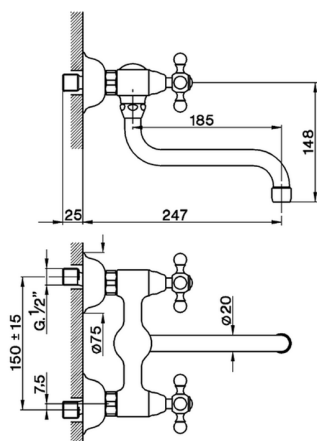

Exposed sink mixer KITCHEN_AR900400

MODEL **AR900400**

Exposed sink mixer, swivel spout

AVAILABLE FINISHINGS

CHARACTERISTICS

2026-05-25