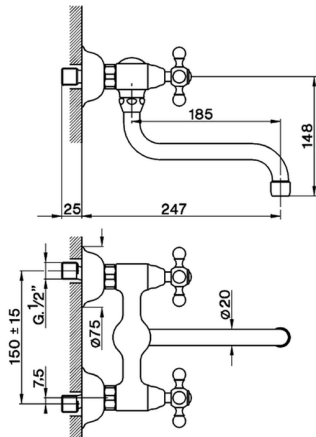

## Exposed sink mixer KITCHEN\_AR900400

MODEL **AR900400**

Exposed sink mixer, swivel spout

AVAILABLE FINISHINGS

CHARACTERISTICS

2026-06-26