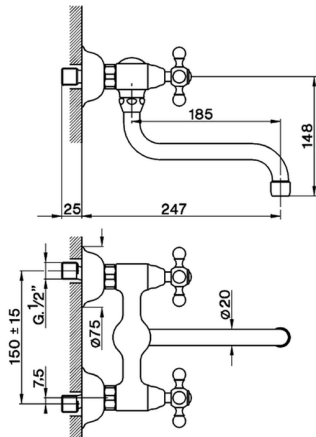

Exposed sink mixer KITCHEN_AR900400

MODEL **AR900400**

Exposed sink mixer, swivel spout

AVAILABLE FINISHINGS

CHARACTERISTICS

2026-04-06