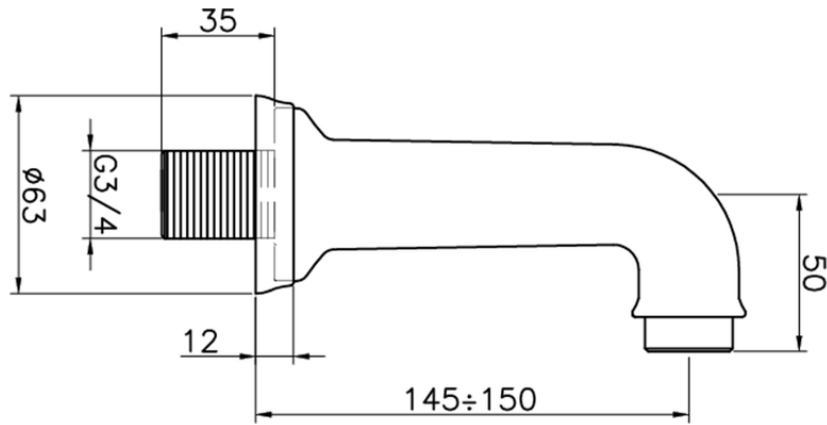

Bath spout COMPONENTS_64.04.

64.04.

<https://en.huberitalia.com/bath-spout-components-64-04>

2024-12-18