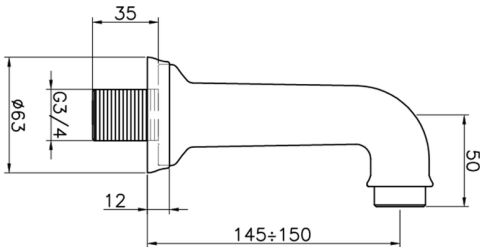

Bath spout COMPONENTS_64.04.

MODEL **64.04.**

Bath spout, wall mounted, 3/4" M connection

AVAILABLE FINISHINGS

- **AC** AC Satin Brushed Nickel
- **AG** AG Antique Gold
- **BA** BA Old Bronze
- **CR** CR Chrome

CHARACTERISTICS

2024-12-18