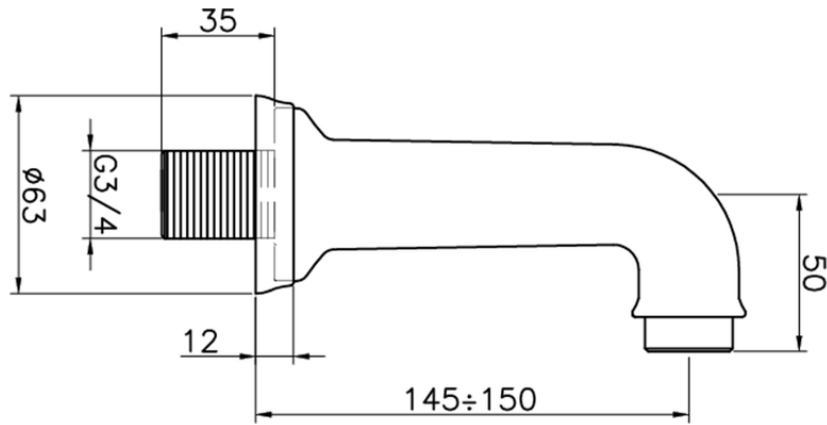

Bath spout COMPONENTS_64.04.

64.04.

<https://en.huberitalia.com/bath-spout-components-64-04>

2024-12-19