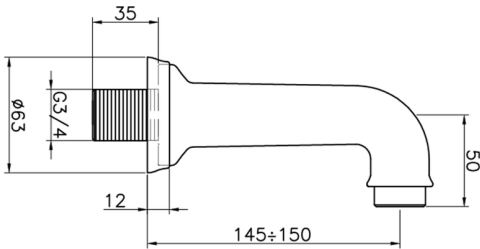

Bath spout COMPONENTS_64.04.

MODEL **64.04.**

Bath spout, wall mounted, 3/4" M connection

AVAILABLE FINISHINGS

-  **AC** AC Satin Brushed Nickel
-  **AG** AG Antique Gold
-  **BA** BA Old Bronze
-  **CR** CR Chrome