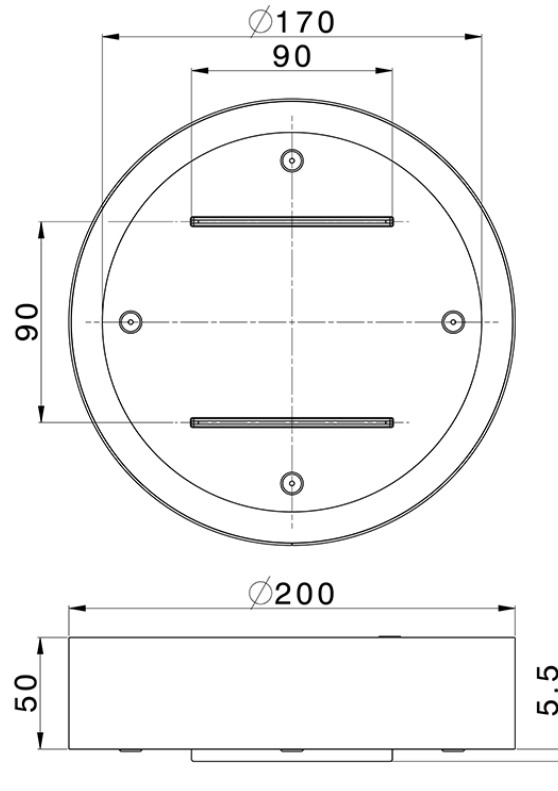

Ø 200 mm Chromotherapy Ceiling showerhead ZEN_ZS1C0260

ZS1C0260

<https://en.huberitalia.com/o-200-mm-chromotherapy-ceiling-showerhead-zen-zs1c0260>

2024-11-15