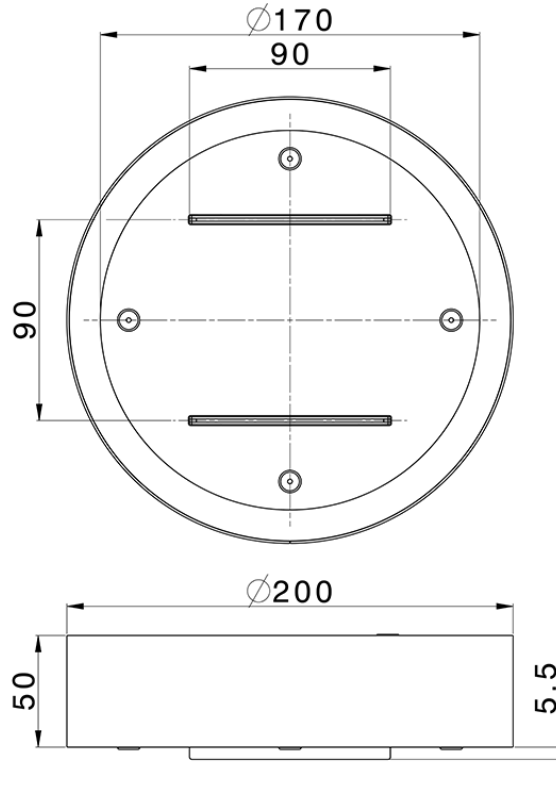

Ø 200 mm Chromotherapy Ceiling showerhead ZEN_ZS1C0260

ZS1C0260

<https://en.huberitalia.com/o-200-mm-chromotherapy-ceiling-showerhead-zen-zs1c0260>

2024-11-15