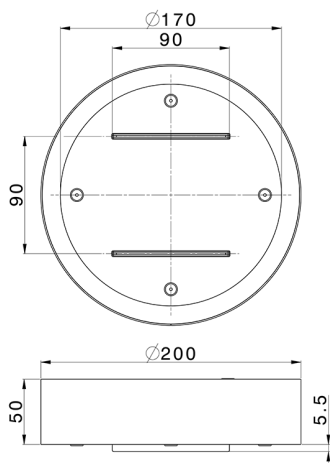

CHARACTERISTICS

2024-11-15