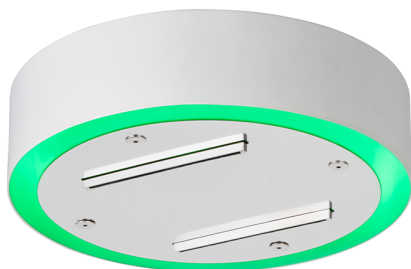

## Ø 200 mm Chromotherapy Ceiling showerhead ZEN\_ZS1C0260

MODEL **ZS1C0260**

Ø 200 mm Chromotherapy Ceiling showerhead, with white cover, waterfall, chromotherapy functions, to be combined with built-in/wireless control, Stainless Steel AISI 304

### AVAILABLE FINISHINGS

-  **40** 40 Matt Black
-  **4Q** 4Q Matt White
-  **D1** D1 Brushed Inox
-  **D2** D2 Polished Inox