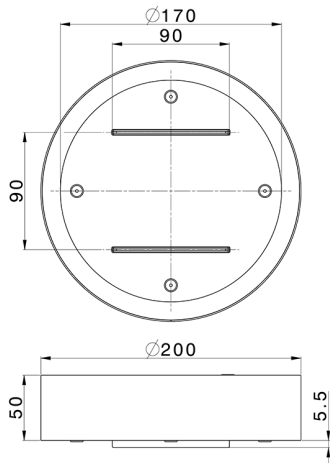

CHARACTERISTICS

2024-11-15