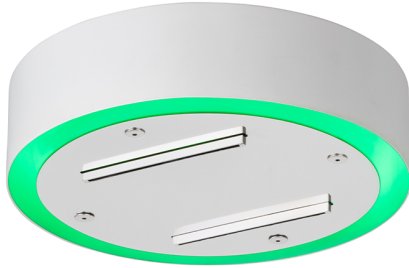

Ø 200 mm Chromotherapy Ceiling showerhead ZEN_ZS1C0260

MODEL **ZS1C0260**

Ø 200 mm Chromotherapy Ceiling showerhead, with white cover, waterfall, chromotherapy functions, to be combined with built-in/wireless control, Stainless Steel AISI 304

AVAILABLE FINISHINGS

-  **40** 40 Matt Black
-  **4Q** 4Q Matt White
-  **D1** D1 Brushed Inox
-  **D2** D2 Polished Inox

CHARACTERISTICS

2024-11-15