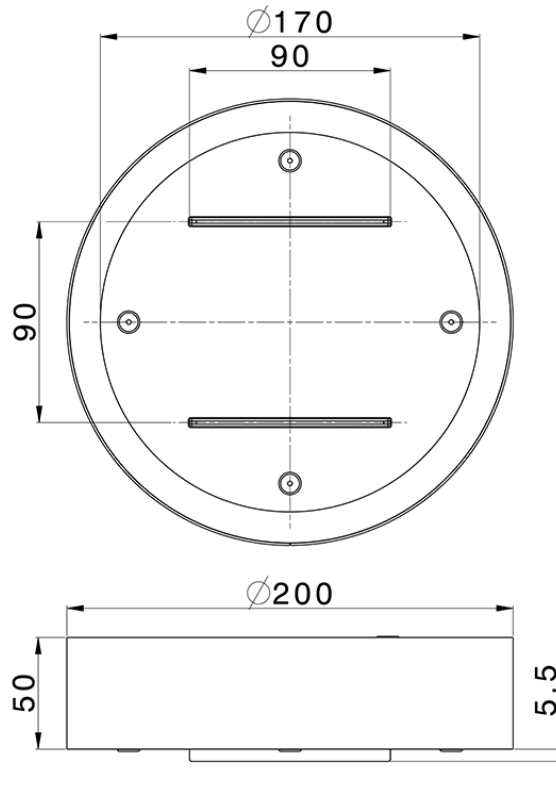

## Ø 200 mm Chromotherapy Ceiling showerhead ZEN\_ZS1C0260

ZS1C0260

<https://en.huberitalia.com/o-200-mm-chromotherapy-ceiling-showerhead-zen-zs1c0260>

2024-11-15