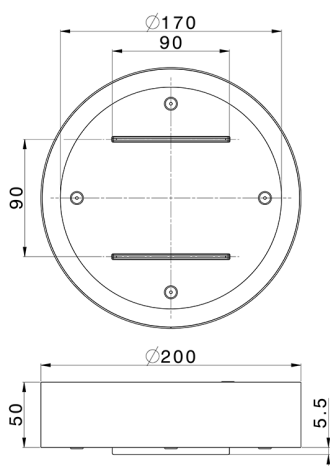

CHARACTERISTICS

2024-11-15