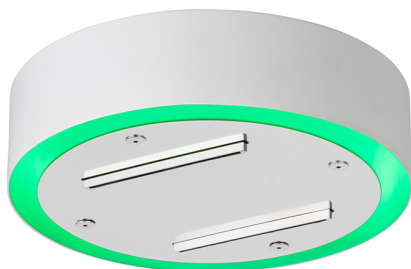

Ø 200 mm Chromotherapy Ceiling showerhead ZEN_ZS1C0260

MODEL **ZS1C0260**

Ø 200 mm Chromotherapy Ceiling showerhead, with white cover, waterfall, chromotherapy functions, to be combined with built-in/wireless control, Stainless Steel AISI 304

AVAILABLE FINISHINGS

- 
40 40 Matt Black
- 
4Q 4Q Matt White
- 
D1 D1 Brushed Inox
- 
D2 D2 Polished Inox

CHARACTERISTICS

2024-11-15