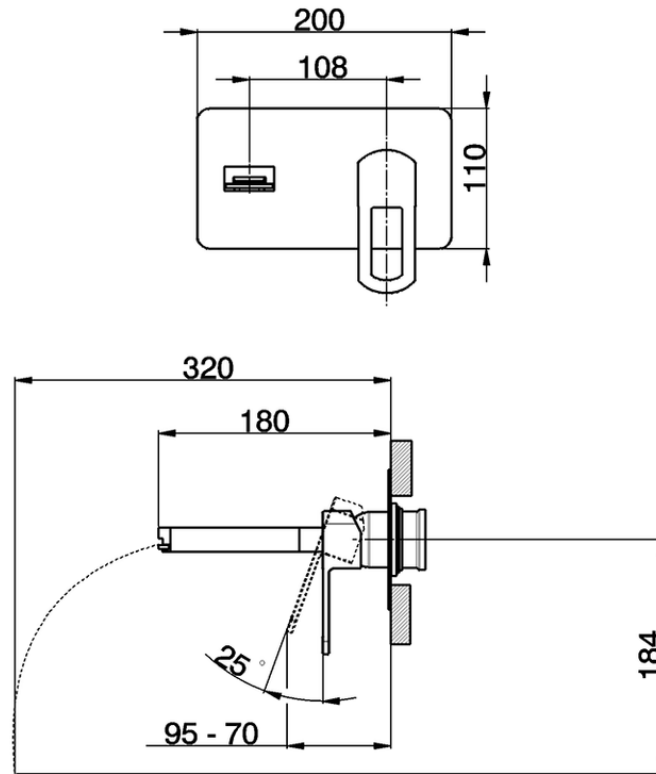

Exposed part for single lever washbasin valve DADO_DC005511

DC005511

<https://en.huberitalia.com/exposed-part-for-single-lever-washbasin-valve-dado-dc005511>

2024-11-21