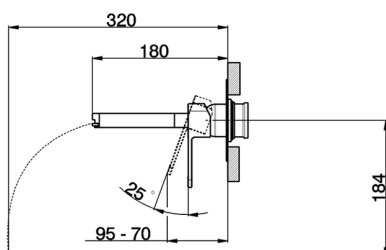

Exposed part for single lever washbasin valve DADO_DC005511

MODEL **DC005511**

Exposed part for single lever washbasin valve, without concealed part, spout plate available in chrome or smoked finish, spout L. 180 mm, for item Easy-Box ZB002450 and art. ZB025510

AVAILABLE FINISHINGS

- 
21 21 Chrome
- 
2F 2F Brushed Nickel
- 
6U 6U Chrome/Smoked

CHARACTERISTICS

Installation **Concealed**

Required concealed parts **ZB025510**

Exposed part for single lever washbasin valve DADO_DC005511

DC005511

<https://en.huberitalia.com/exposed-part-for-single-lever-washbasin-valve-dado-dc005511>

2024-11-21