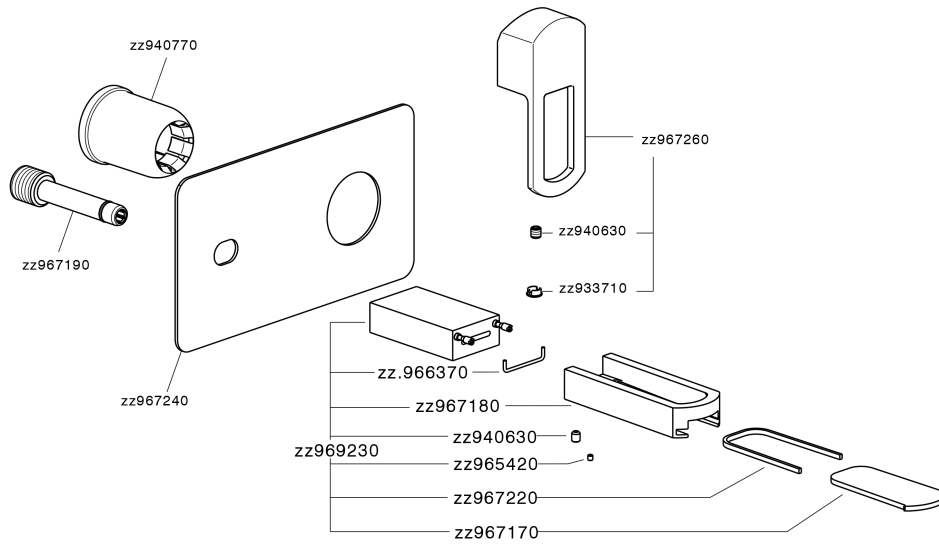

Exposed part for single lever washbasin valve DADO_DC005511

MODEL **DC005511**

Exposed part for single lever washbasin valve, without concealed part, spout plate available in chrome or smoked finish, spout L. 180 mm, for item Easy-Box ZB002450 and art. ZB025510

AVAILABLE FINISHINGS

- 
21 21 Chrome
- 
2F 2F Brushed Nickel
- 
6U 6U Chrome/Smoked

CHARACTERISTICS

Installation **Concealed**

Required concealed parts **ZB025510**

Exposed part for single lever washbasin valve DADO_DC005511

DC005511

<https://en.huberitalia.com/exposed-part-for-single-lever-washbasin-valve-dado-dc005511>

2024-11-21