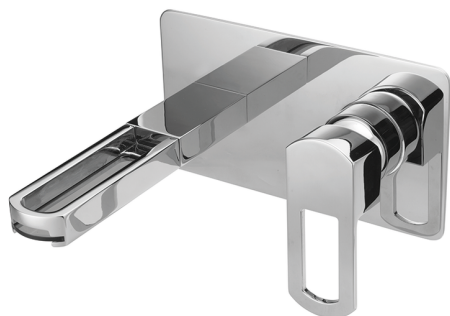

Exposed part for single lever washbasin valve DADO_DC005511

MODEL **DC005511**

Exposed part for single lever washbasin valve, without concealed part, spout plate available in chrome or smoked finish, spout L. 180 mm, for item Easy-Box ZB002450 and art. ZB025510

AVAILABLE FINISHINGS

- 
21 21 Chrome
- 
2F 2F Brushed Nickel
- 
6U 6U Chrome/Smoked

CHARACTERISTICS

Installation **Concealed**

Required concealed parts **ZB025510**

Exposed part for single lever washbasin valve DADO_DC005511

DC005511

<https://en.huberitalia.com/exposed-part-for-single-lever-washbasin-valve-dado-dc005511>

2024-11-21