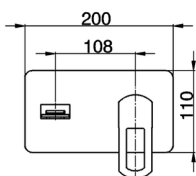

Exposed part for single lever washbasin valve DADO_DC005511

MODEL **DC005511**

Exposed part for single lever washbasin valve, without concealed part, spout plate available in chrome or smoked finish, spout L. 180 mm, for item Easy-Box ZB002450 and art. ZB025510

AVAILABLE FINISHINGS

- 
21 21 Chrome
- 
2F 2F Brushed Nickel
- 
6U 6U Chrome/Smoked

CHARACTERISTICS

Installation **Concealed**

Required concealed parts **ZB025510**

Exposed part for single lever washbasin valve DADO_DC005511

DC005511

<https://en.huberitalia.com/exposed-part-for-single-lever-washbasin-valve-dado-dc005511>

2024-11-21