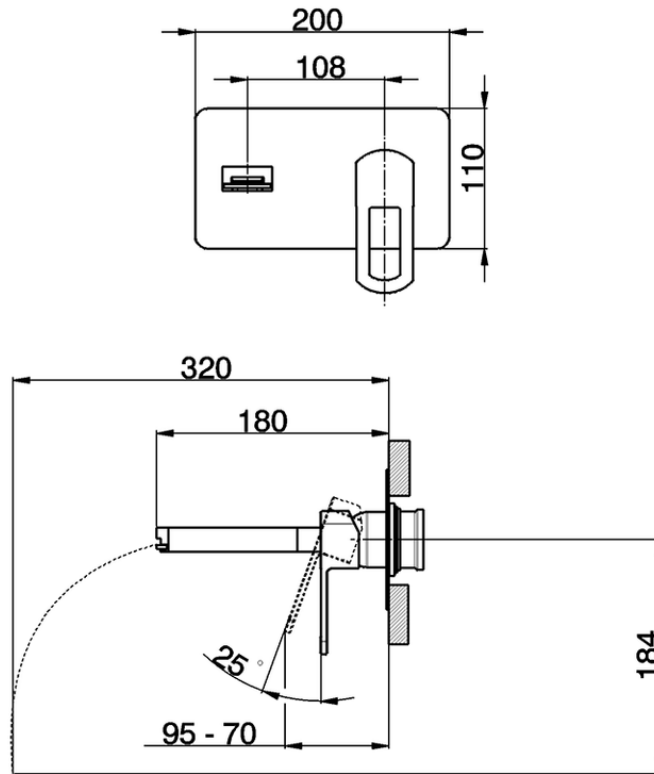

Exposed part for single lever washbasin valve DADO_DC005511

DC005511

<https://en.huberitalia.com/exposed-part-for-single-lever-washbasin-valve-dado-dc005511>

2024-11-21