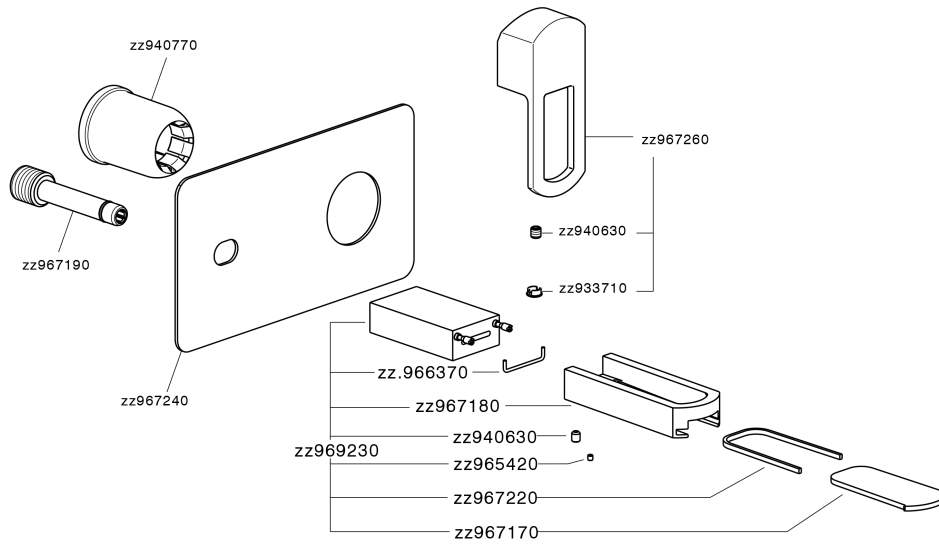

Exposed part for single lever washbasin valve DADO_DC005511

DC005511

<https://en.huberitalia.com/exposed-part-for-single-lever-washbasin-valve-dado-dc005511>

2024-11-21