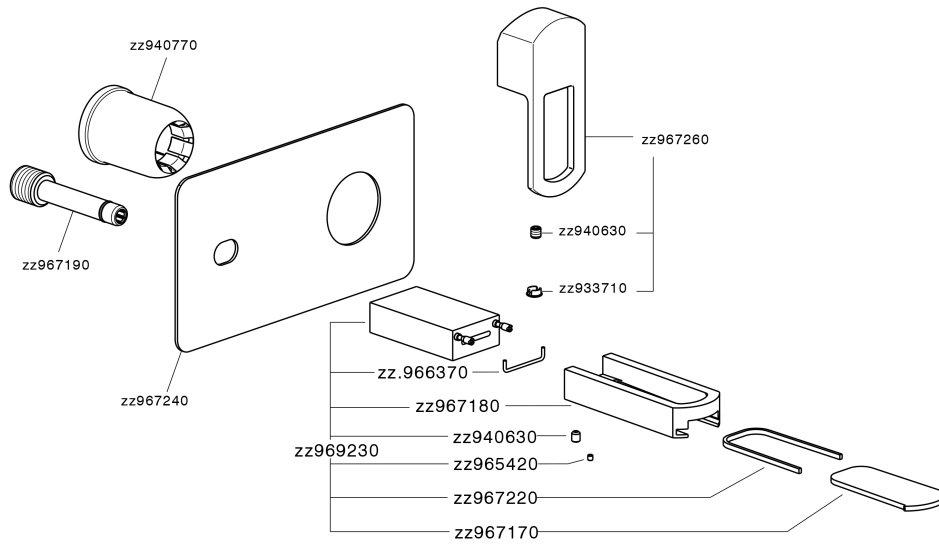

## Exposed part for single lever washbasin valve DADO\_DC005511

MODEL **DC005511**

Exposed part for single lever washbasin valve, without concealed part, spout plate available in chrome or smoked finish, spout L. 180 mm, for item Easy-Box ZB002450 and art. ZB025510

### CHARACTERISTICS

Installation **Concealed**

Required concealed parts **ZB025510**

## Exposed part for single lever washbasin valve DADO\_DC005511

DC005511

<https://en.huberitalia.com/exposed-part-for-single-lever-washbasin-valve-dado-dc005511>

2024-11-21