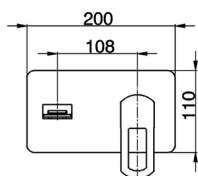

AVAILABLE FINISHINGS

- **21** 21 Chrome
- **2F** 2F Brushed Nickel
- **6U** 6U Chrome/Smoked