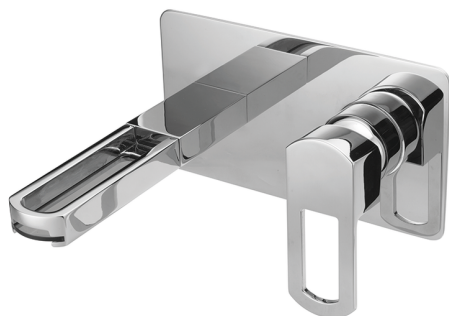

## Exposed part for single lever washbasin valve DADO\_DC005511

MODEL **DC005511**

Exposed part for single lever washbasin valve, without concealed part, spout plate available in chrome or smoked finish, spout L. 180 mm, for item Easy-Box ZB002450 and art. ZB025510

### AVAILABLE FINISHINGS

-  **21** 21 Chrome
-  **2F** 2F Brushed Nickel
-  **6U** 6U Chrome/Smoked

## Exposed part for single lever washbasin valve DADO\_DC005511

DC005511

<https://en.huberitalia.com/exposed-part-for-single-lever-washbasin-valve-dado-dc005511>

2024-11-21