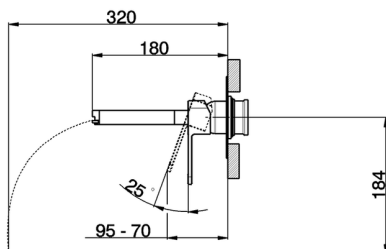

CHARACTERISTICS

Installation **Concealed**

Required concealed parts **ZB025510**