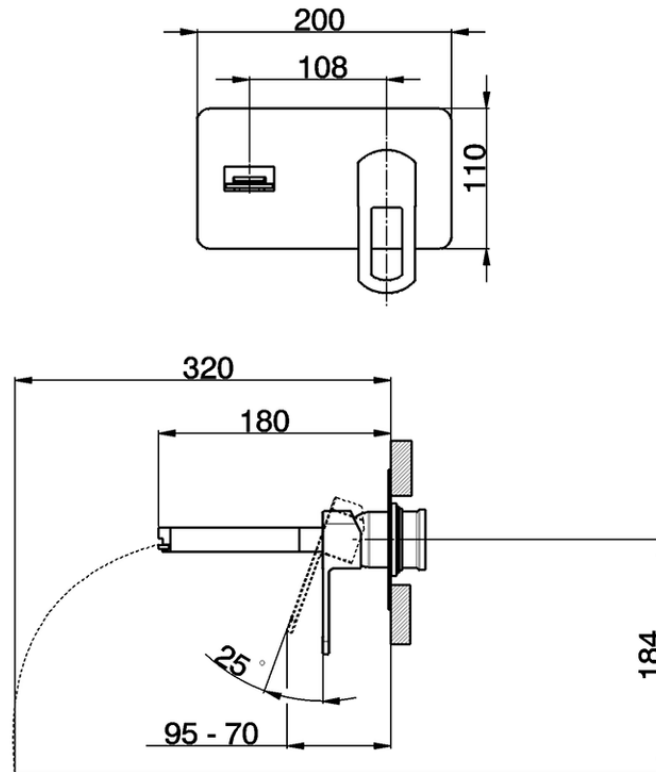

Exposed part for single lever washbasin valve DADO_DC005511

DC005511

<https://en.huberitalia.com/exposed-part-for-single-lever-washbasin-valve-dado-dc005511>

2024-11-21