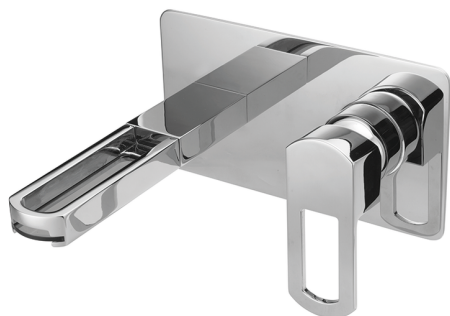

Exposed part for single lever washbasin valve DADO_DC005511

MODEL **DC005511**

Exposed part for single lever washbasin valve, without concealed part, spout plate available in chrome or smoked finish, spout L. 180 mm, for item Easy-Box ZB002450 and art. ZB025510

AVAILABLE FINISHINGS

- 
21 21 Chrome
- 
2F 2F Brushed Nickel
- 
6U 6U Chrome/Smoked

CHARACTERISTICS

Installation **Concealed**

Required concealed parts **ZB025510**

Exposed part for single lever washbasin valve DADO_DC005511

DC005511

<https://en.huberitalia.com/exposed-part-for-single-lever-washbasin-valve-dado-dc005511>

2024-11-24