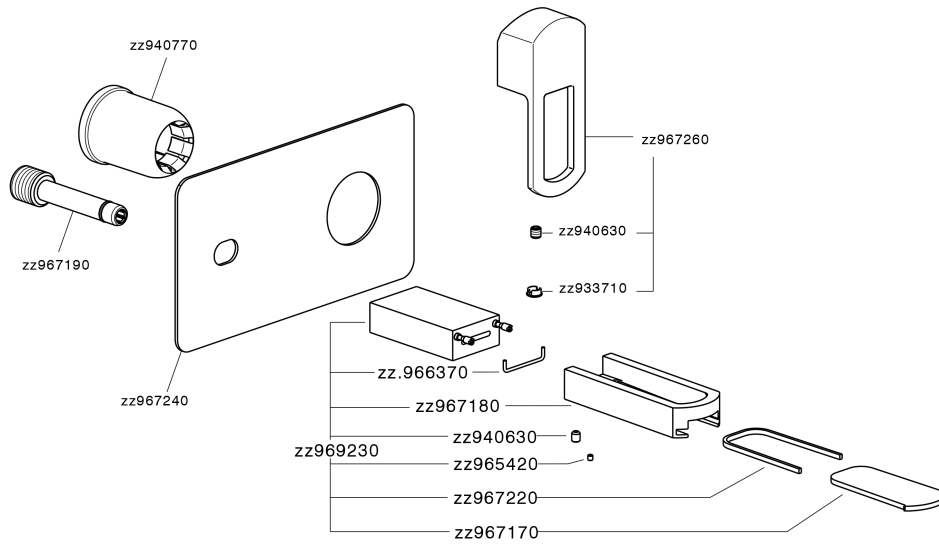

Exposed part for single lever washbasin valve DADO_DC005511

MODEL **DC005511**

Exposed part for single lever washbasin valve, without concealed part, spout plate available in chrome or smoked finish, spout L. 180 mm, for item Easy-Box ZB002450 and art. ZB025510

AVAILABLE FINISHINGS

- 
21 21 Chrome
- 
2F 2F Brushed Nickel
- 
6U 6U Chrome/Smoked

CHARACTERISTICS

Installation **Concealed**

Required concealed parts **ZB025510**

Exposed part for single lever washbasin valve DADO_DC005511

DC005511

<https://en.huberitalia.com/exposed-part-for-single-lever-washbasin-valve-dado-dc005511>

2024-11-24