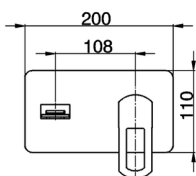

Exposed part for single lever washbasin valve DADO_DC005511

MODEL **DC005511**

Exposed part for single lever washbasin valve, without concealed part, spout plate available in chrome or smoked finish, spout L. 180 mm, for item Easy-Box ZB002450 and art. ZB025510

AVAILABLE FINISHINGS

- 
21 21 Chrome
- 
2F 2F Brushed Nickel
- 
6U 6U Chrome/Smoked

CHARACTERISTICS

Installation **Concealed**

Required concealed parts **ZB025510**

Exposed part for single lever washbasin valve DADO_DC005511

DC005511

<https://en.huberitalia.com/exposed-part-for-single-lever-washbasin-valve-dado-dc005511>

2024-11-24