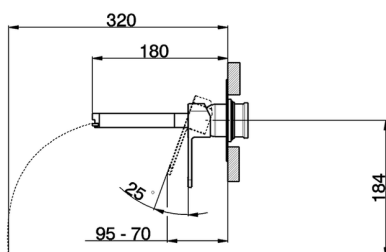

Exposed part for single lever washbasin valve DADO_DC005511

MODEL **DC005511**

Exposed part for single lever washbasin valve, without concealed part, spout plate available in chrome or smoked finish, spout L. 180 mm, for item Easy-Box ZB002450 and art. ZB025510

AVAILABLE FINISHINGS

- 
21 21 Chrome
- 
2F 2F Brushed Nickel
- 
6U 6U Chrome/Smoked

CHARACTERISTICS

Installation **Concealed**

Required concealed parts **ZB025510**

Exposed part for single lever washbasin valve DADO_DC005511

DC005511

<https://en.huberitalia.com/exposed-part-for-single-lever-washbasin-valve-dado-dc005511>

2024-11-24