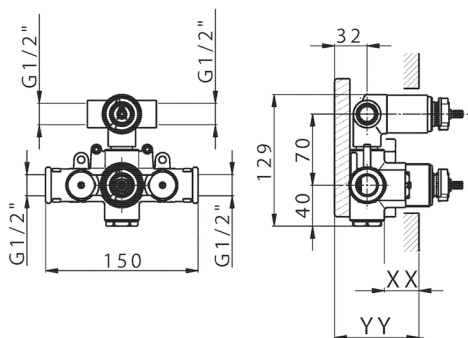

## 2-outlet Concealed thermostatic shower valve CONCEALED\_ZB018100

MODEL **ZB018100**

2-outlet Concealed thermostatic mixer, with 1/2" devia stop, without trim kit

AVAILABLE FINISHINGS

CHARACTERISTICS

Installation	<b>Concealed</b>
Cartridge Spare Parts	<b>24.04A.PP</b>
<b>8x20 Plus P Thermostatic Valve</b>	
Concealed	<b>1</b>

Piastra/Plate/Plaque/Platte/Placa

2-3mm: XX 25-40 YY 76-91

10 mm: XX 16-31 YY 65-80