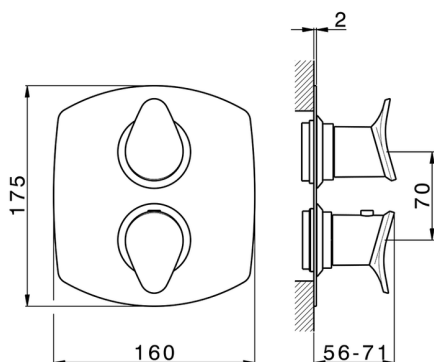

## Exposed part for con.thermo.shower valve, 2-outlet THERMO\_HC018100

MODEL **HC018100**

Exposed part for 2-outlet thermostatic mixer, with 2-outlet diverter, without concealed part, for item ZB018100

Piastra/Plate/Plaque/Platte/Placa

2-3mm: XX 25-40 YY 76-91

10 mm: XX 16-31 YY 65-80