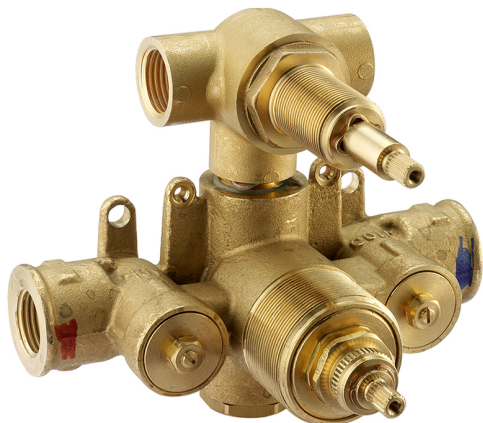

## Exposed part for con.thermo.shower valve, 2-outlet THERMO\_HC018100

MODEL **HC018100**

Exposed part for 2-outlet thermostatic mixer, with 2-outlet diverter, without concealed part, for item ZB018100

### CHARACTERISTICS

Installation **Concealed**  
 Required concealed parts **ZB018100**

### Thermostatic

The Huber thermostatic is your personal water manager, helping you to handle, control and save water and energy.

## 2-outlet Concealed thermostatic shower valve CONCEALED\_ZB018100

MODEL **ZB018100**

2-outlet Concealed thermostatic mixer, with 1/2" devia stop, without trim kit

AVAILABLE FINISHINGS

CHARACTERISTICS

Installation	<b>Concealed</b>
Cartridge Spare Parts	<b>24.04A.PP</b>
<b>8x20 Plus P Thermostatic Valve</b>	
Concealed	<b>1</b>