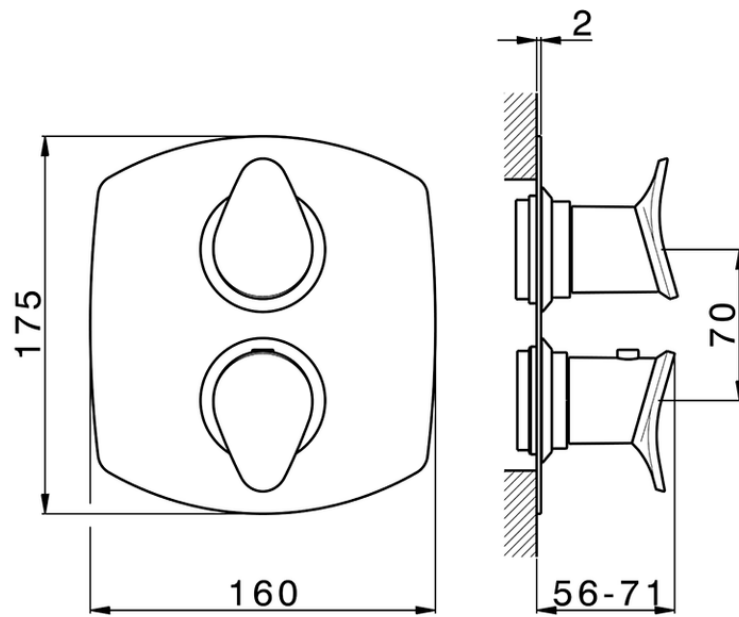

Exposed part for con.thermo.shower valve, 2-outlet THERMO_HC018100

HC018100

<https://en.huberitalia.com/exposed-part-for-con-thermo-shower-valve-2-outlet-thermo-hc018100>

Piastra/Plate/Plaque/Platte/Placa

2-3mm: XX 25-40 YY 76-91

10 mm: XX 16-31 YY 65-80

ZB018100

<https://en.huberitalia.com/2-outlet-concealed-thermostatic-shower-valve-concealed-zb018100>

2024-12-22