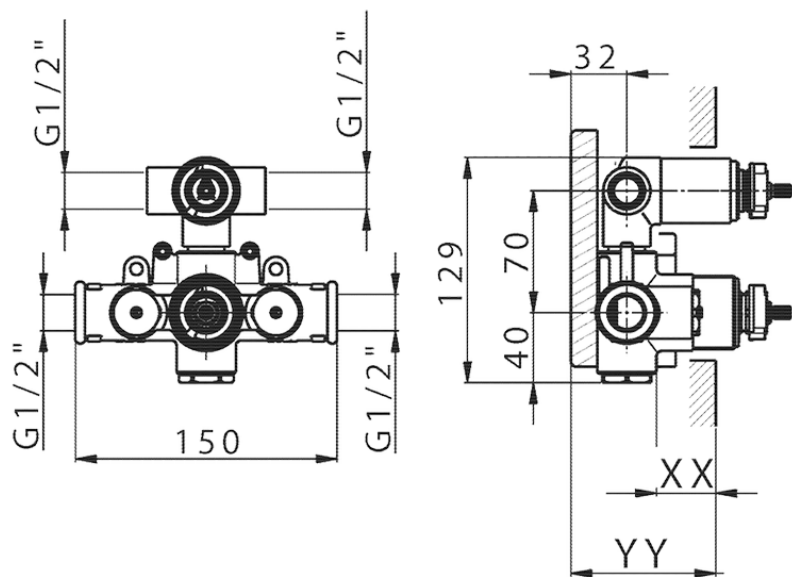

Exposed part for con.thermo.shower valve, 2-outlet THERMO_HC018100

HC018100

<https://en.huberitalia.com/exposed-part-for-con-thermo-shower-valve-2-outlet-thermo-hc018100>

Piastra/Plate/Plaque/Platte/Placa

2-3mm: XX 25-40 YY 76-91

10 mm: XX 16-31 YY 65-80

ZB018100

<https://en.huberitalia.com/2-outlet-concealed-thermostatic-shower-valve-concealed-zb018100>

2024-12-22