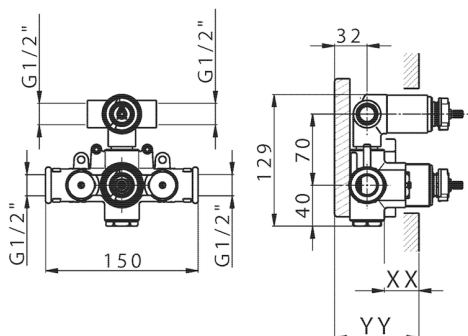

2-outlet Concealed thermostatic mixer, with 1/2" devia stop, without trim kit

AVAILABLE FINISHINGS

CHARACTERISTICS

Installation	Concealed
Cartridge Spare Parts	24.04A.PP
8x20 Plus P Thermostatic Valve	
Concealed	1

Piastra/Plate/Plaque/Platte/Placa

2-3mm: XX 25-40 YY 76-91

10 mm: XX 16-31 YY 65-80

DeviaStop

The Huber Devia Stop technology allows to adjust the water flow and to direct it to the selected output point (overhead soaker, hand shower, etc).