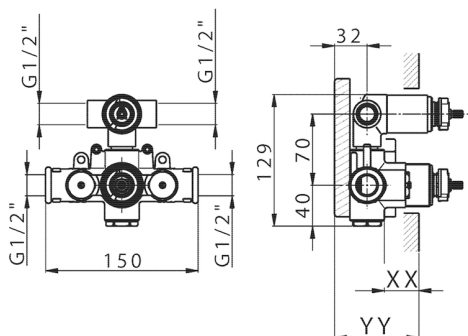

2-outlet Concealed thermostatic mixer, with 1/2" devia stop, without trim kit

AVAILABLE FINISHINGS

04 04 Without finishing

CHARACTERISTICS

Installation **Concealed**

Cartridge Spare Parts **24.04A.PP**

8x20 Plus P Thermostatic Valve

Concealed **1**

Piastra/Plate/Plaque/Platte/Placa

2-3mm: XX 25-40 YY 76-91

10 mm: XX 16-31 YY 65-80

DeviaStop

The Huber Devia Stop technology allows to adjust the water flow and to direct it to the selected output point (overhead soaker, hand shower, etc).