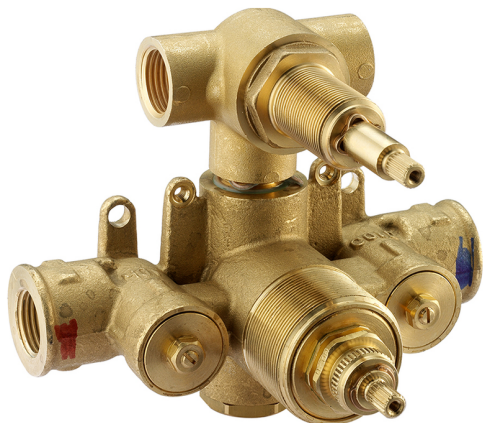

Exposed part for con.thermo.shower valve, 2-outlet THERMO_HC018100

MODEL **HC018100**

Exposed part for 2-outlet thermostatic mixer, with 2-outlet diverter, without concealed part, for item ZB018100

AVAILABLE FINISHINGS

-  **21** 21 Chrome
-  **2P** 2P Rose Gold
-  **2Q** 2Q Black Titanium
-  **40** 40 Matt Black
-  **4Q** 4Q Matt White
-  **6T** 6T Chrome/Matt Black

CHARACTERISTICS

Installation **Concealed**
 Required concealed parts **ZB018100**

Thermostatic

The Huber thermostatic is your personal water manager, helping you to handle, control and save water and energy.

2-outlet Concealed thermostatic shower valve CONCEALED_ZB018100

MODEL **ZB018100**

2-outlet Concealed thermostatic mixer, with 1/2" devia stop, without trim kit

AVAILABLE FINISHINGS

04 04 Without finishing

CHARACTERISTICS

Installation **Concealed**

Cartridge Spare Parts **24.04A.PP**

8x20 Plus P Thermostatic Valve