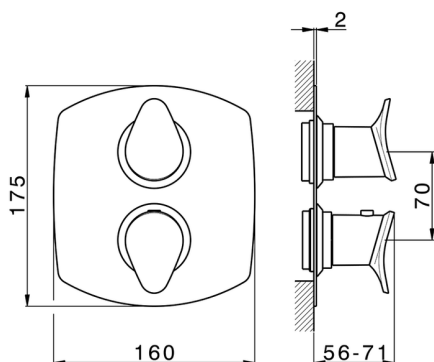

Exposed part for con.thermo.shower valve, 2-outlet THERMO_HC018100

MODEL **HC018100**

Exposed part for 2-outlet thermostatic mixer, with 2-outlet diverter, without concealed part, for item ZB018100

AVAILABLE FINISHINGS

-  **21** 21 Chrome
-  **2P** 2P Rose Gold
-  **2Q** 2Q Black Titanium
-  **40** 40 Matt Black
-  **4Q** 4Q Matt White
-  **6T** 6T Chrome/Matt Black

CHARACTERISTICS

Installation **Concealed**
 Required concealed parts **ZB018100**

2-outlet Concealed thermostatic mixer, with 1/2" devia stop, without trim kit

AVAILABLE FINISHINGS

04 04 Without finishing

CHARACTERISTICS

Installation **Concealed**

Cartridge Spare Parts **24.04A.PP**

8x20 Plus P Thermostatic Valve

Concealed **1**

Piastra/Plate/Plaque/Platte/Placa

2-3mm: XX 25-40 YY 76-91

10 mm: XX 16-31 YY 65-80

DeviaStop

The Huber Devia Stop technology allows to adjust the water flow and to direct it to the selected output point (overhead soaker, hand shower, etc).