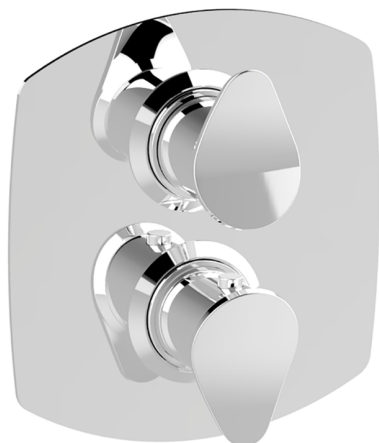

Exposed part for con.thermo.shower valve, 2-outlet THERMO_HC018100

MODEL **HC018100**

Exposed part for 2-outlet thermostatic mixer, with 2-outlet diverter, without concealed part, for item ZB018100

AVAILABLE FINISHINGS

-  **21** 21 Chrome
-  **2P** 2P Rose Gold
-  **2Q** 2Q Black Titanium
-  **40** 40 Matt Black
-  **4Q** 4Q Matt White
-  **6T** 6T Chrome/Matt Black

CHARACTERISTICS

Installation **Concealed**
 Required concealed parts **ZB018100**

Thermostatic

The Huber thermostatic is your personal water manager, helping you to handle, control and save water and energy.

2-outlet Concealed thermostatic shower valve CONCEALED_ZB018100

MODEL **ZB018100**

Concealed **1**

Piastra/Plate/Plaque/Platte/Placa

2-3mm: XX 25-40 YY 76-91

10 mm: XX 16-31 YY 65-80

DeviaStop

The Huber Devia Stop technology allows to adjust the water flow and to direct it to the selected output point (overhead soaker, hand shower, etc).