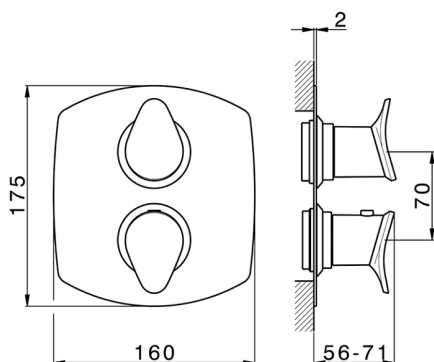

Exposed part for con.thermo.shower valve, 2-outlet THERMO_HC018100

MODEL **HC018100**

Exposed part for 2-outlet thermostatic mixer, with 2-outlet diverter, without concealed part, for item ZB018100

AVAILABLE FINISHINGS

-  **21** 21 Chrome
-  **2P** 2P Rose Gold
-  **2Q** 2Q Black Titanium
-  **40** 40 Matt Black
-  **4Q** 4Q Matt White
-  **6T** 6T Chrome/Matt Black

CHARACTERISTICS

Installation **Concealed**
 Required concealed parts **ZB018100**

2-outlet Concealed thermostatic mixer, with 1/2" devia stop, without trim kit

AVAILABLE FINISHINGS

CHARACTERISTICS

Installation	Concealed
Cartridge Spare Parts	24.04A.PP
8x20 Plus P Thermostatic Valve	
Concealed	1

Piastra/Plate/Plaque/Platte/Placa

2-3mm: XX 25-40 YY 76-91

10 mm: XX 16-31 YY 65-80

DeviaStop

The Huber Devia Stop technology allows to adjust the water flow and to direct it to the selected output point (overhead soaker, hand shower, etc).