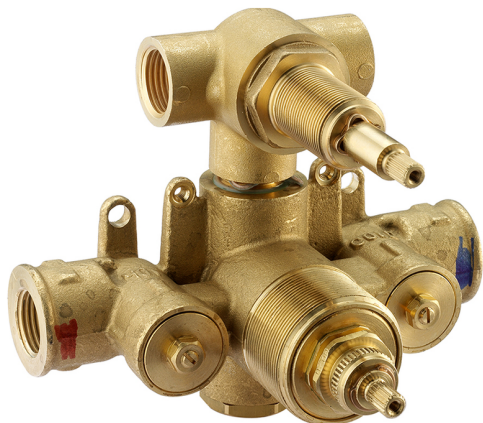

Exposed part for con.thermo.shower valve, 2-outlet THERMO_HC018100

MODEL **HC018100**

Exposed part for 2-outlet thermostatic mixer, with 2-outlet diverter, without concealed part, for item ZB018100

AVAILABLE FINISHINGS

-  **21** 21 Chrome
-  **2P** 2P Rose Gold
-  **2Q** 2Q Black Titanium
-  **40** 40 Matt Black
-  **4Q** 4Q Matt White
-  **6T** 6T Chrome/Matt Black

CHARACTERISTICS

Installation **Concealed**
 Required concealed parts **ZB018100**

Thermostatic

The Huber thermostatic is your personal water manager, helping you to handle, control and save water and energy.

2-outlet Concealed thermostatic shower valve **CONCEALED_ZB018100**

MODEL **ZB018100**

2-outlet Concealed thermostatic mixer, with 1/2" devia stop, without trim kit

AVAILABLE FINISHINGS

CHARACTERISTICS

Installation	Concealed
Cartridge Spare Parts	24.04A.PP
8x20 Plus P Thermostatic Valve	
Concealed	1