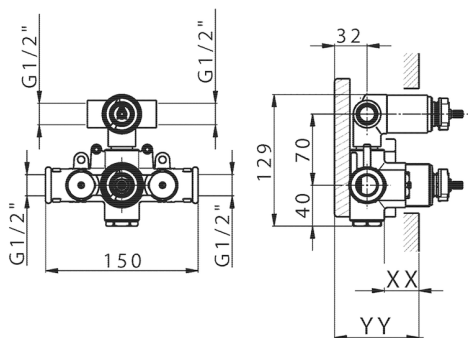

2-outlet Concealed thermostatic mixer, with 1/2" devia stop, without trim kit

AVAILABLE FINISHINGS

CHARACTERISTICS

Installation	Concealed
Cartridge Spare Parts	24.04A.PP
8x20 Plus P Thermostatic Valve	
Concealed	1

Piastra/Plate/Plaque/Platte/Placa

2-3mm: XX 25-40 YY 76-91

10 mm: XX 16-31 YY 65-80

DeviaStop

The Huber Devia Stop technology allows to adjust the water flow and to direct it to the selected output point (overhead soaker, hand shower, etc).