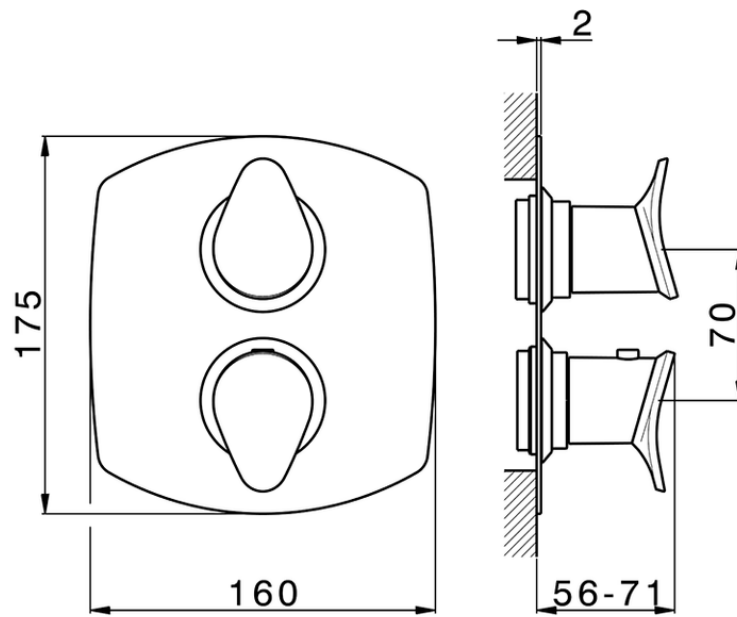

Exposed part for con.thermo.shower valve, 2-outlet THERMO_HC018100

HC018100

<https://en.huberitalia.com/exposed-part-for-con-thermo-shower-valve-2-outlet-thermo-hc018100>

Piastra/Plate/Plaque/Platte/Placa

2-3mm: XX 25-40 YY 76-91

10 mm: XX 16-31 YY 65-80

ZB018100

<https://en.huberitalia.com/2-outlet-concealed-thermostatic-shower-valve-concealed-zb018100>

2024-12-22