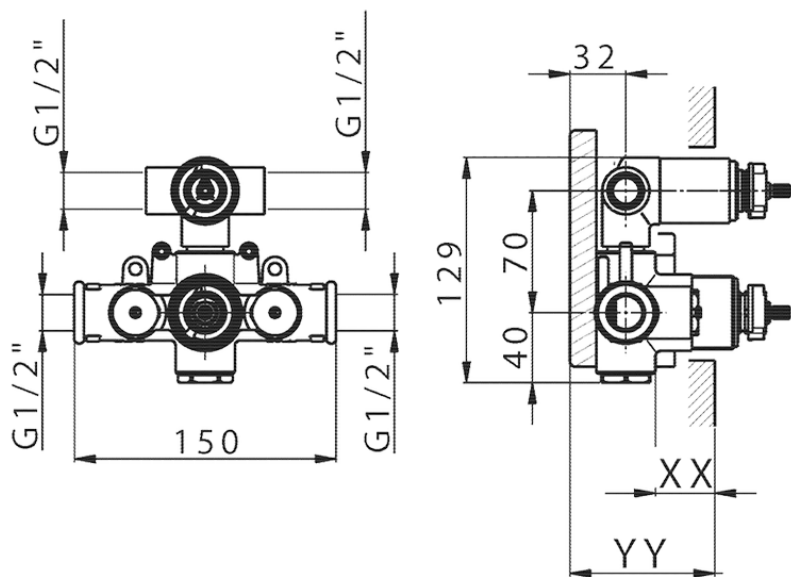

Exposed part for con.thermo.shower valve, 2-outlet THERMO_HC018100

HC018100

<https://en.huberitalia.com/exposed-part-for-con-thermo-shower-valve-2-outlet-thermo-hc018100>

Piastra/Plate/Plaque/Platte/Placa

2-3mm: XX 25-40 YY 76-91

10 mm: XX 16-31 YY 65-80

ZB018100

<https://en.huberitalia.com/2-outlet-concealed-thermostatic-shower-valve-concealed-zb018100>

2024-12-22