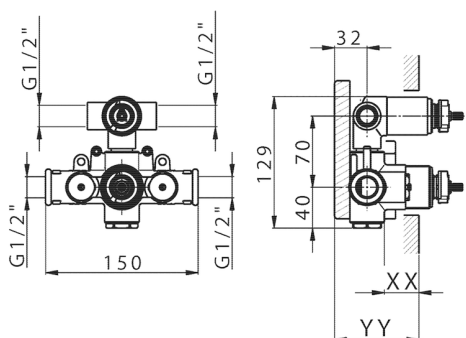

2-outlet Concealed thermostatic mixer, with 1/2" devia stop, without trim kit

AVAILABLE FINISHINGS

CHARACTERISTICS

Installation	Concealed
Cartridge Spare Parts	24.04A.PP
8x20 Plus P Thermostatic Valve	
Concealed	1

Piastra/Plate/Plaque/Platte/Placa

2-3mm: XX 25-40 YY 76-91

10 mm: XX 16-31 YY 65-80

DeviaStop

The Huber Devia Stop technology allows to adjust the water flow and to direct it to the selected output point (overhead soaker, hand shower, etc).