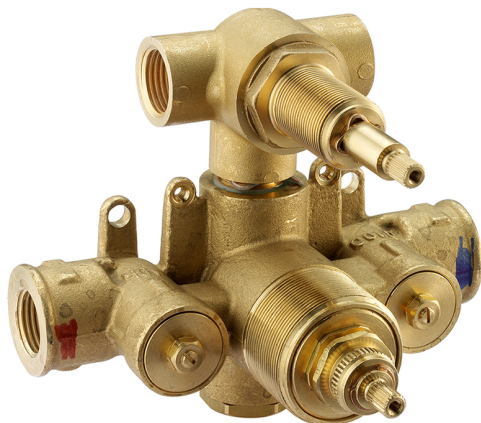

Exposed part for con.thermo.shower valve, 2-outlet THERMO_HC018100

MODEL **HC018100**

Exposed part for 2-outlet thermostatic mixer, with 2-outlet diverter, without concealed part, for item ZB018100

AVAILABLE FINISHINGS

-  **21** 21 Chrome
-  **2P** 2P Rose Gold
-  **2Q** 2Q Black Titanium
-  **40** 40 Matt Black
-  **4Q** 4Q Matt White
-  **6T** 6T Chrome/Matt Black

CHARACTERISTICS

Installation **Concealed**
 Required concealed parts **ZB018100**

Thermostatic

The Huber thermostatic is your personal water manager, helping you to handle, control and save water and energy.

2-outlet Concealed thermostatic shower valve CONCEALED_ZB018100

MODEL **ZB018100**

2-outlet Concealed thermostatic mixer, with 1/2" devia stop, without trim kit

AVAILABLE FINISHINGS

CHARACTERISTICS

Installation	Concealed
Cartridge Spare Parts	24.04A.PP
8x20 Plus P Thermostatic Valve	
Concealed	1