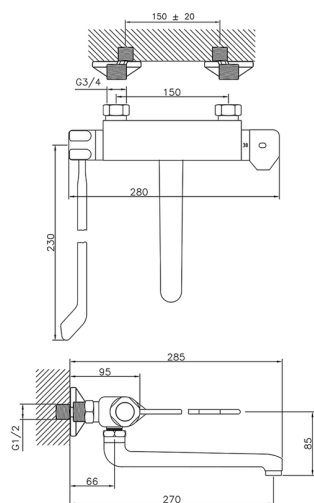

Thermostatic

The Huber thermostatic is your personal water manager, helping you to handle, control and save water and energy.

2024-12-18