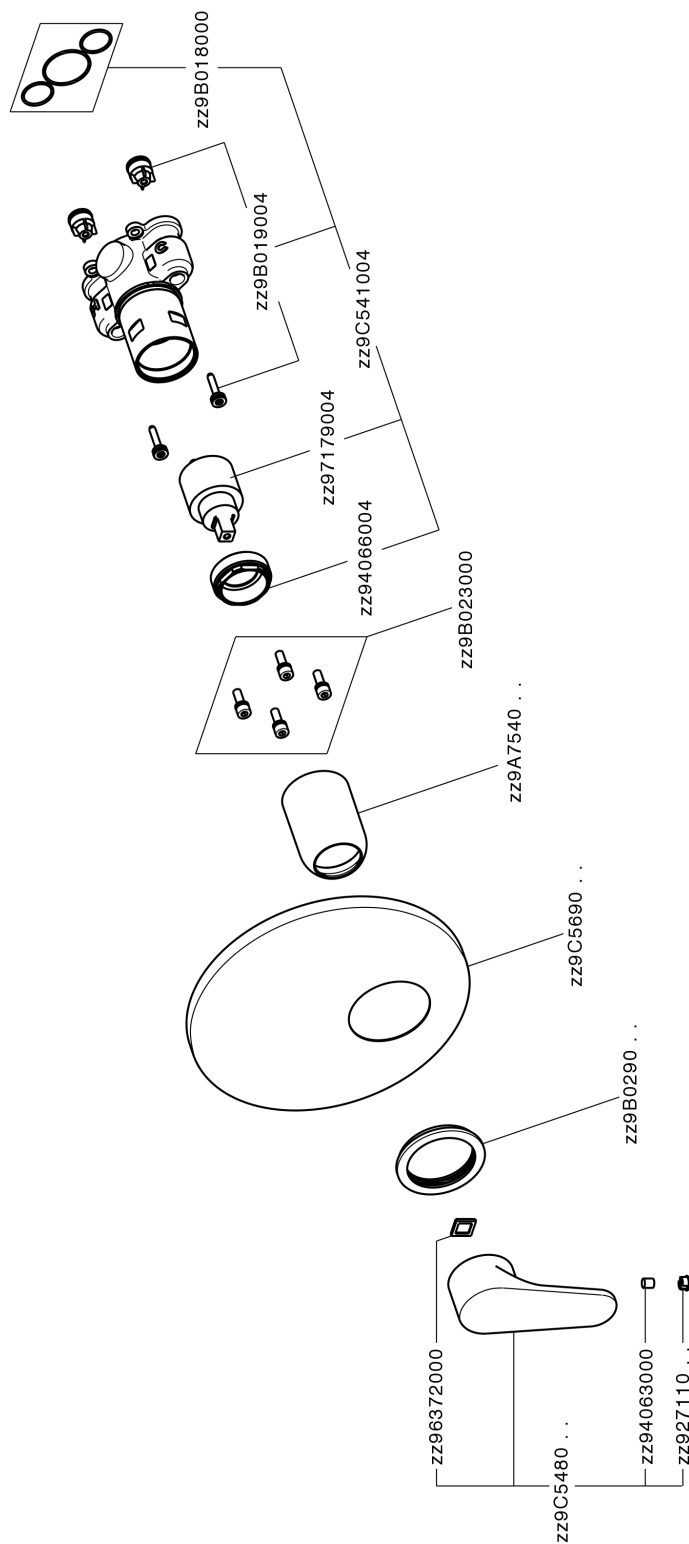

Exposed part for Single Lever One Box Valve ONE BOX_AH0BM010

MODEL **AH0BM010**

Exposed part for Single Lever One Box Valve, 1 Outlet, Minimum depth of installation: 67 mm, without concealed part, for items ZB00B030-ZB00B031

AVAILABLE FINISHINGS

-  **21** 21 Chrome
-  **2F** 2F Brushed Nickel
-  **40** 40 Matt Black

CHARACTERISTICS

Cartridge Spare Parts **ZZ97179000**

35 mm Cartridge

Installation **Concealed**

Required concealed parts **ZB00B031**

ZB00B030

Exposed part for Single Lever One Box Valve ONE BOX_AH0BM010

AH0BM010

<https://en.huberitalia.com/exposed-part-for-single-lever-one-box-valve-one-box-ah0bm010>

One Box Universal Concealed Part ONE BOX_ZB00B031

MODEL **ZB00B031**

One Box Universal Concealed Part, for 1 or 2 or 3 outlet thermostatic or single lever, without trim kit, with noise reducers, with sealing gasket

AVAILABLE FINISHINGS

04 04 Without finishing