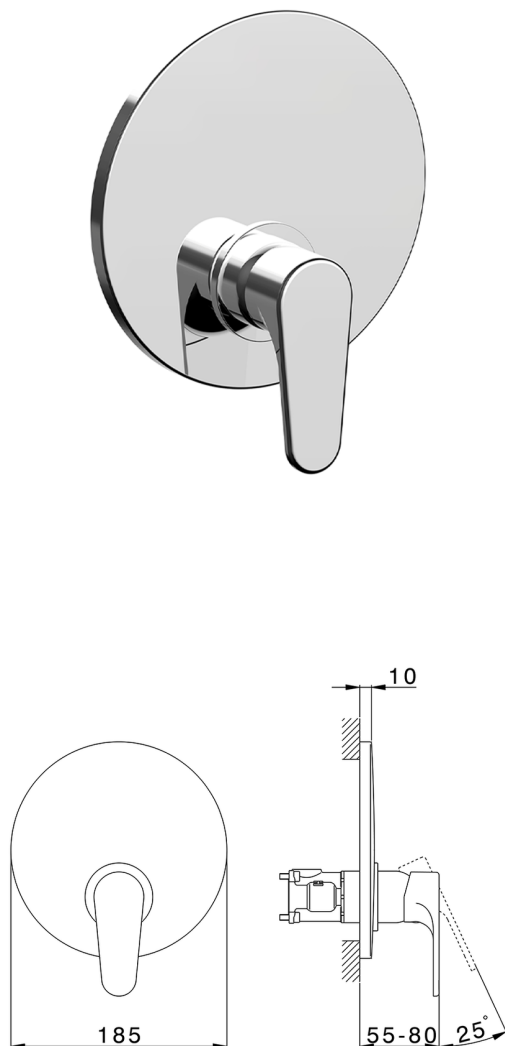

Exposed part for Single Lever One Box Valve ONE BOX_AH0BM010

MODEL **AH0BM010**

Exposed part for Single Lever One Box Valve, 1 Outlet, Minimum depth of installation: 67 mm, without concealed part, for items ZB00B030-ZB00B031

AVAILABLE FINISHINGS

-  **21** 21 Chrome
-  **2F** 2F Brushed Nickel
-  **40** 40 Matt Black

CHARACTERISTICS

Cartridge Spare Parts **ZZ97179000**

35 mm Cartridge

Installation **Concealed**

Required concealed parts **ZB00B031**

ZB00B030

Exposed part for Single Lever One Box Valve ONE BOX_AH0BM010

AH0BM010

<https://en.huberitalia.com/exposed-part-for-single-lever-one-box-valve-one-box-ah0bm010>

One Box Universal Concealed Part ONE BOX_ZB00B031

MODEL **ZB00B031**

One Box Universal Concealed Part, for 1 or 2 or 3 outlet thermostatic or single lever, without trim kit, with noise reducers, with sealing gasket

AVAILABLE FINISHINGS

04 04 Without finishing