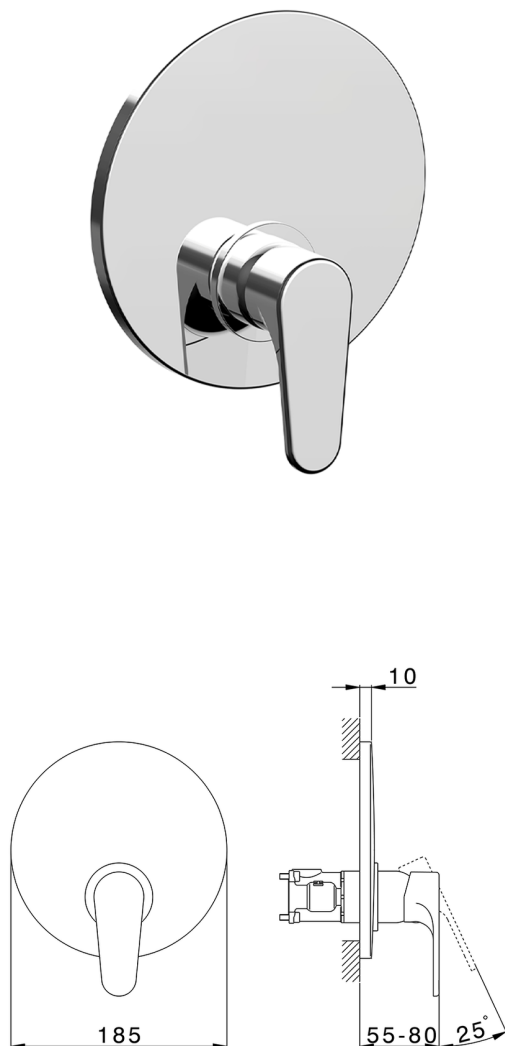

## Exposed part for Single Lever One Box Valve ONE BOX\_AH0BM010

MODEL **AH0BM010**

Exposed part for Single Lever One Box Valve, 1 Outlet, Minimum depth of installation: 67 mm, without concealed part, for items ZB00B030-ZB00B031

### CHARACTERISTICS

Cartridge Spare Parts **ZZ97179000**

**35 mm Cartridge**

Installation **Concealed**

Required concealed parts **ZB00B031**

**ZB00B030**

## Exposed part for Single Lever One Box Valve ONE BOX\_AH0BM010

AH0BM010

<https://en.huberitalia.com/exposed-part-for-single-lever-one-box-valve-one-box-ah0bm010>

## One Box Universal Concealed Part ONE BOX\_ZB00B031

MODEL **ZB00B031**

One Box Universal Concealed Part, for 1 or 2 or 3 outlet thermostatic or single lever, without trim kit, with noise reducers, with sealing gasket