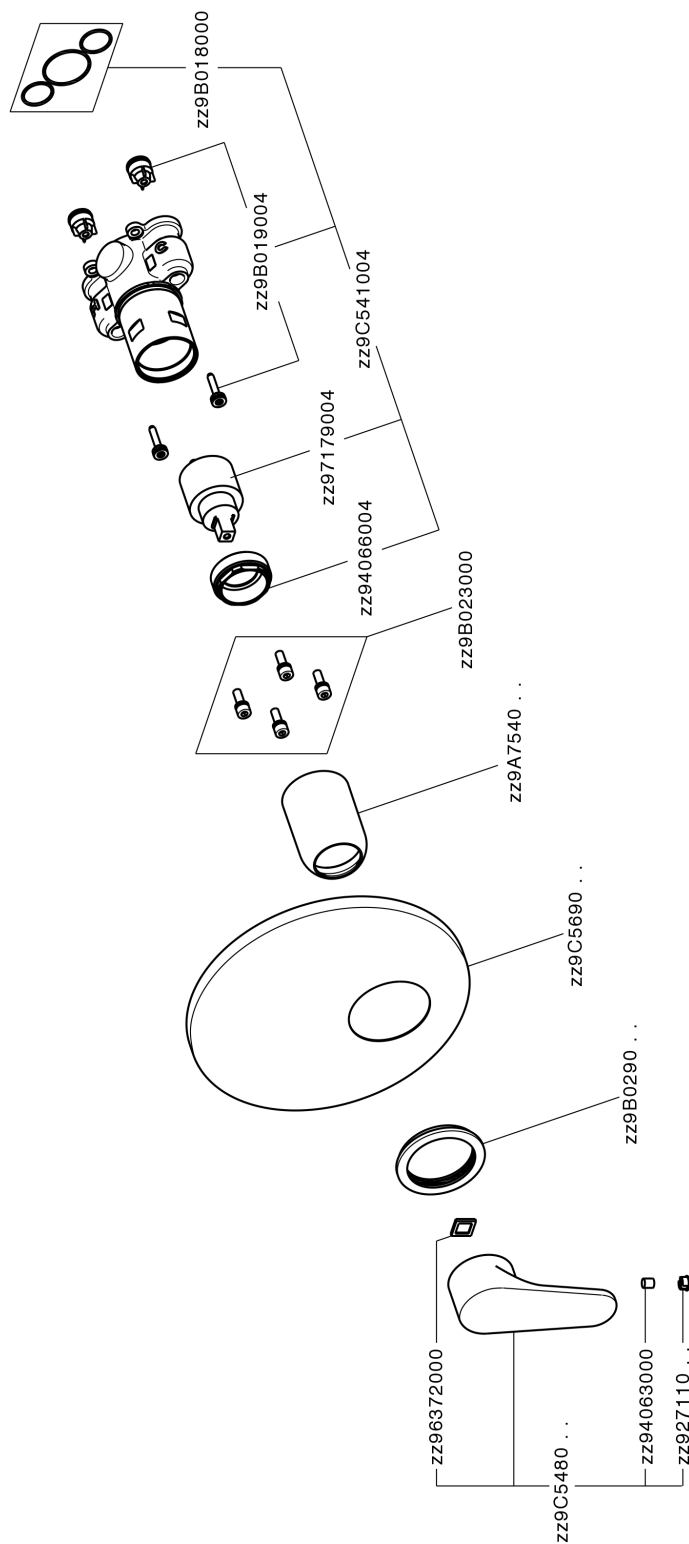

## Exposed part for Single Lever One Box Valve ONE BOX\_AH0BM010

MODEL **AH0BM010**

Exposed part for Single Lever One Box Valve, 1 Outlet, Minimum depth of installation: 67 mm, without concealed part, for items ZB00B030-ZB00B031

### CHARACTERISTICS

Cartridge Spare Parts **ZZ97179000**

**35 mm Cartridge**

Installation **Concealed**

Required concealed parts **ZB00B031**

**ZB00B030**

## Exposed part for Single Lever One Box Valve ONE BOX\_AH0BM010

AH0BM010

<https://en.huberitalia.com/exposed-part-for-single-lever-one-box-valve-one-box-ah0bm010>

## One Box Universal Concealed Part ONE BOX\_ZB00B031

MODEL **ZB00B031**

One Box Universal Concealed Part, for 1 or 2 or 3 outlet thermostatic or single lever, without trim kit, with noise reducers, with sealing gasket