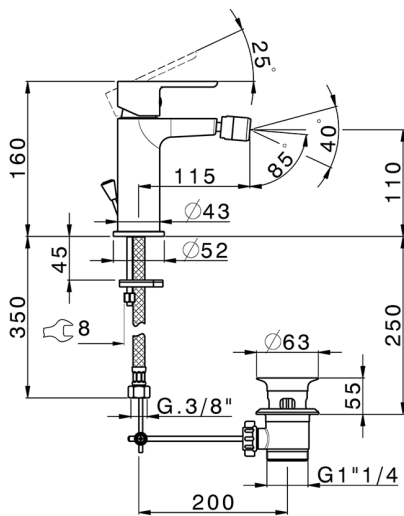

## Single lever bidet mixer

MODEL **ZR000554**

Single lever bidet mixer, with 1" 1/4 automatic pop-up waste, G.3/8" stainless steel flexible hoses

### CHARACTERISTICS

Cartridge Spare Parts **ZZ99750000**

**35 mm Cartridge**

2024-11-21