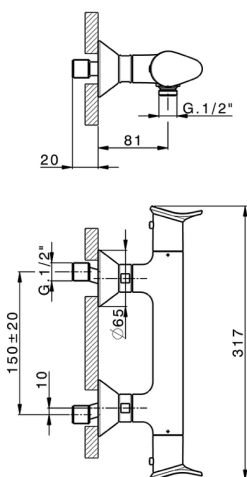

Thermostatic shower mixer HARLOCK_HCT01010

MODEL **HCT01010**

Thermostatic shower mixer, without shower set, 1/2" M flexible connection

AVAILABLE FINISHINGS

-  **21** 21 Chrome
-  **2P** 2P Rose Gold
-  **2Q** 2Q Black Titanium
-  **40** 40 Matt Black
-  **4Q** 4Q Matt White
-  **6T** 6T Chrome/Matt Black

CHARACTERISTICS

Cartridge Spare Parts **ZZ96551000**

TMX 25 Thermostatic Valve

SafeTouch

The Huber SafeTouch system maintains the mixer body cool to the touch during operation.

Thermostatic

The Huber thermostatic is your personal water manager, helping you to handle, control and save water and energy.

Thermostatic shower mixer HARLOCK_HCT01010

HCT01010

<https://en.huberitalia.com/thermostatic-shower-mixer-harlock-hct01010>

2025-04-02