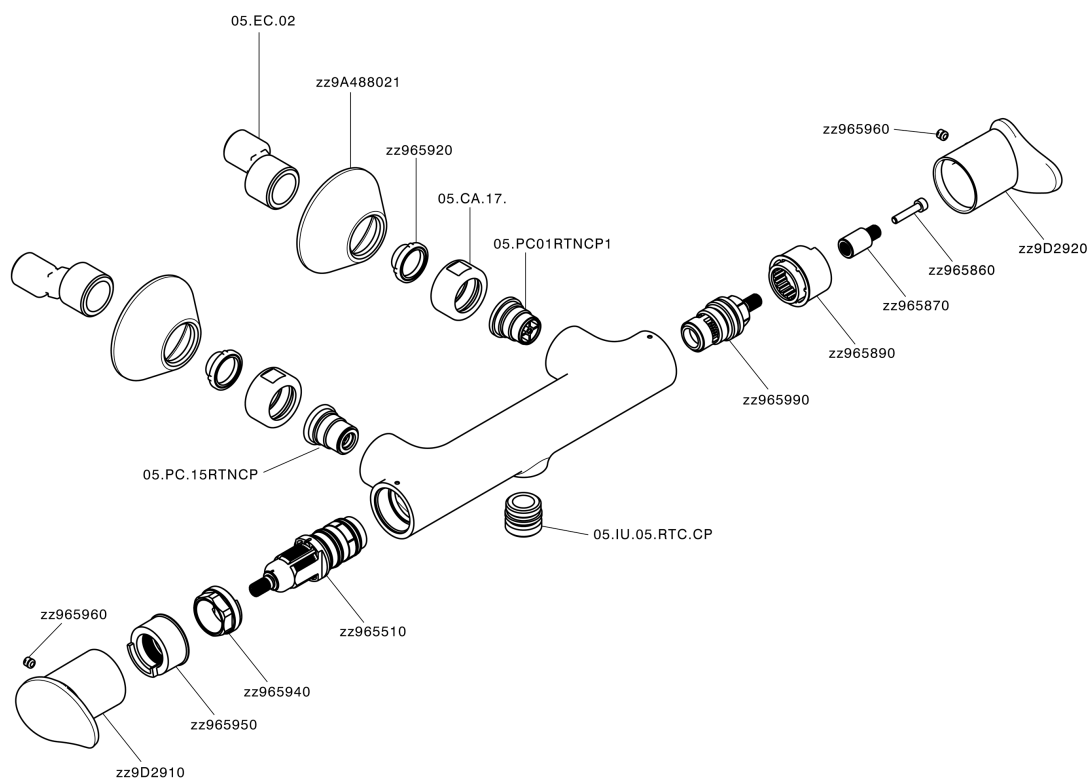

Thermostatic shower mixer HARLOCK_HCT01010

MODEL **HCT01010**

Thermostatic shower mixer, without shower set, 1/2" M flexible connection

AVAILABLE FINISHINGS

-  **21** 21 Chrome
-  **2P** 2P Rose Gold
-  **2Q** 2Q Black Titanium
-  **40** 40 Matt Black
-  **4Q** 4Q Matt White
-  **6T** 6T Chrome/Matt Black

CHARACTERISTICS

Cartridge Spare Parts **ZZ96551000**

TMX 25 Thermostatic Valve

SafeTouch

The Huber SafeTouch system maintains the mixer body cool to the touch during operation.

Thermostatic

The Huber thermostatic is your personal water manager, helping you to handle, control and save water and energy.

Thermostatic shower mixer HARLOCK_HCT01010

HCT01010

<https://en.huberitalia.com/thermostatic-shower-mixer-harlock-hct01010>

2025-04-02