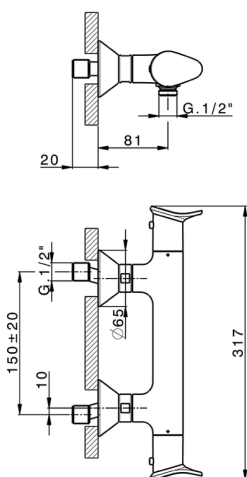

Thermostatic shower mixer HARLOCK_HCT01010

MODEL **HCT01010**

Thermostatic shower mixer, without shower set, 1/2" M flexible connection

AVAILABLE FINISHINGS

-  **21** 21 Chrome
-  **2P** 2P Rose Gold
-  **2Q** 2Q Black Titanium
-  **40** 40 Matt Black
-  **4Q** 4Q Matt White
-  **6T** 6T Chrome/Matt Black

CHARACTERISTICS

Cartridge Spare Parts **ZZ96551000**

TMX 25 Thermostatic Valve

SafeTouch

The Huber SafeTouch system maintains the mixer body cool to the touch during operation.

Thermostatic

The Huber thermostatic is your personal water manager, helping you to handle, control and save water and energy.

Thermostatic shower mixer HARLOCK_HCT01010

HCT01010

<https://en.huberitalia.com/thermostatic-shower-mixer-harlock-hct01010>

2025-04-03