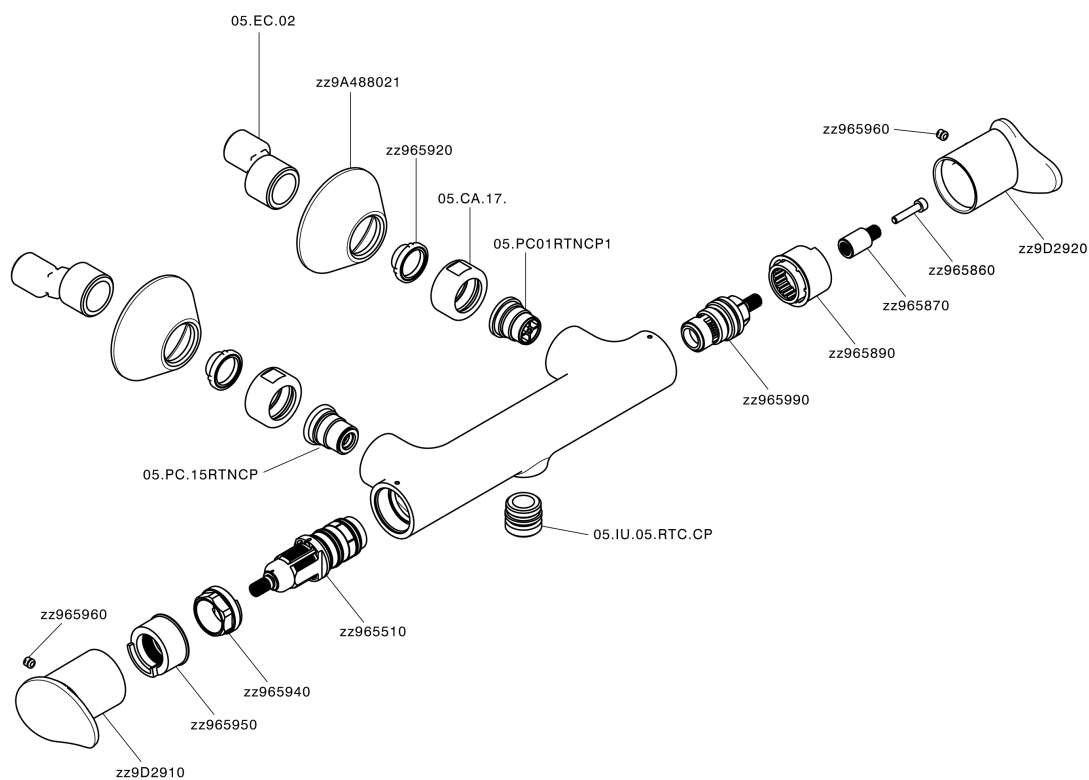

Thermostatic shower mixer HARLOCK_HCT01010

MODEL **HCT01010**

Thermostatic shower mixer, without shower set, 1/2" M flexible connection

AVAILABLE FINISHINGS

-  **21** 21 Chrome
-  **2P** 2P Rose Gold
-  **2Q** 2Q Black Titanium
-  **40** 40 Matt Black
-  **4Q** 4Q Matt White
-  **6T** 6T Chrome/Matt Black

CHARACTERISTICS

Cartridge Spare Parts **ZZ96551000**

TMX 25 Thermostatic Valve

SafeTouch

The Huber SafeTouch system maintains the mixer body cool to the touch during operation.

Thermostatic

The Huber thermostatic is your personal water manager, helping you to handle, control and save water and energy.

Thermostatic shower mixer HARLOCK_HCT01010

HCT01010

<https://en.huberitalia.com/thermostatic-shower-mixer-harlock-hct01010>

2025-04-03