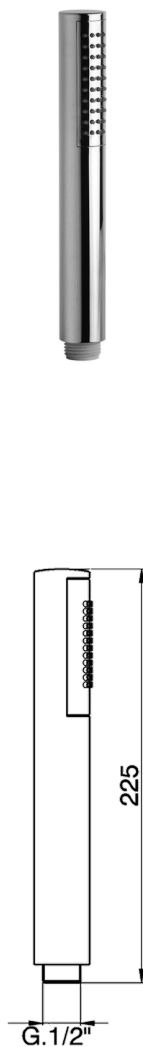

Minimal handshower SHOWER_SS014230

MODEL **SS014230**

Minimal handshower, 26 mm ABS one spray

AVAILABLE FINISHINGS

-  **21** 21 Chrome
-  **2B** 2B Polished Nickel
-  **2F** 2F Brushed Nickel
-  **40** 40 Matt Black
-  **4Q** 4Q Matt White
-  **2W** 2W Brushed Gold

CHARACTERISTICS

2024-11-21