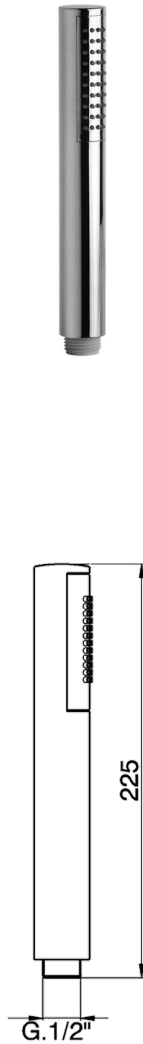

Minimal handshower SHOWER_SS014230

MODEL **SS014230**

Minimal handshower, 26 mm ABS one spray

AVAILABLE FINISHINGS

-  **21** 21 Chrome
-  **2B** 2B Polished Nickel
-  **2F** 2F Brushed Nickel
-  **40** 40 Matt Black
-  **4Q** 4Q Matt White
-  **2W** 2W Brushed Gold

CHARACTERISTICS

2024-11-27